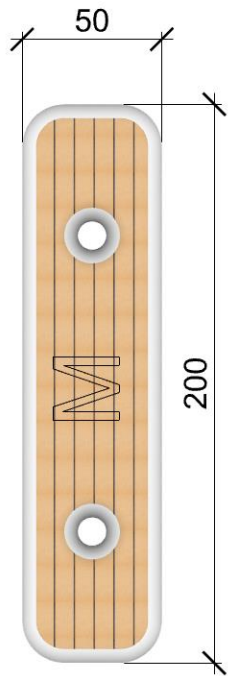

All Sizes are approximate sizes we have a standard margin of +/-2%

Date		9-Dec-21		Name		Standard Searaft Transom Bumper V2	
Layout No.		1		Sheets		5	

All Sizes are approximate sizes we have a standard margin of +-2%

Date	9-Dec-21	Name	Standard Searaft Transom Bumper V2
Layout No.	2	Sheets	5

All Sizes are approximate sizes we have a standard margin of +-2%

Date	9-Dec-21	Name	Standard Searaft Transom Bumper V2
Layout No.	3	Sheets	5

All Sizes are approximate sizes we have a standard margin of +/-2%

Date		9-Dec-21		Name		Standard Searaft Transom Bumper V2	
Layout No.		4		Sheets		5	

All Sizes are approximate sizes we have a standard margin of +/-2%

Date	9-Dec-21	Name	Standard Searaft Transom Bumper V2
Layout No.	5	Sheets	5