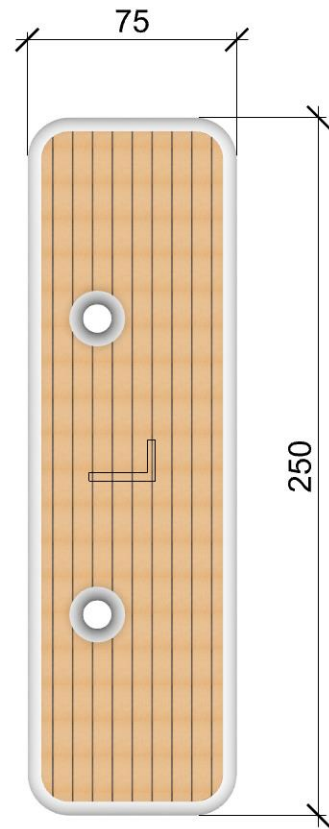

All Sizes are approximate sizes we have a standard margin of +/-2%

Date		9-Dec-21		Name		Standard Searaft Transom Bumper V2	
Layout No.		1		Sheets		5	

All Sizes are approximate sizes we have a standard margin of +-2%

Date	9-Dec-21	Name	Standard Searaft Transom Bumper V2
Layout No.	2	Sheets	5

All Sizes are approximate sizes we have a standard margin of +-2%

Date	9-Dec-21	Name	Standard Searaft Transom Bumper V2
Layout No.	3	Sheets	5

All Sizes are approximate sizes we have a standard margin of +/-2%

Date		9-Dec-21		Name		Standard Searaft Transom Bumper V2	
Layout No.		4		Sheets		5	

All Sizes are approximate sizes we have a standard margin of +/-2%

Date	9-Dec-21	Name	Standard Searaft Transom Bumper V2
Layout No.	5	Sheets	5