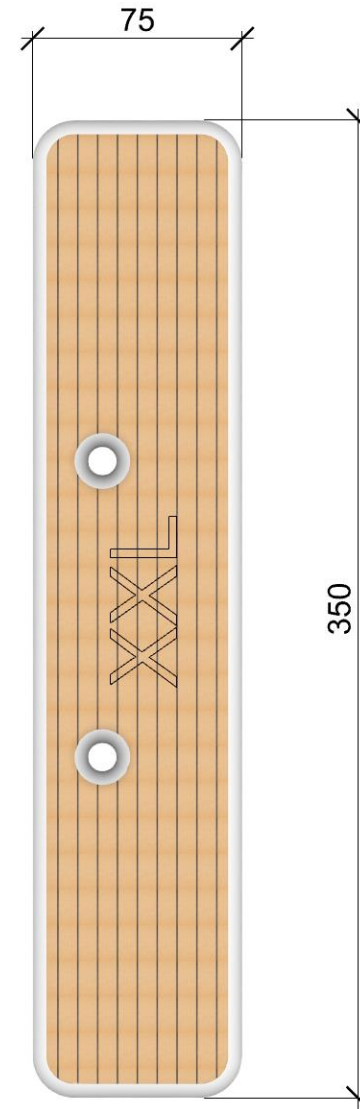

All Sizes are approximate sizes we have a standard margin of +/-2%

Date		9-Dec-21		Name		Standard Searaft Transom Bumper V2	
Layout No.		1		Sheets		5	

All Sizes are approximate sizes we have a standard margin of +-2%

Date	9-Dec-21	Name	Standard Searaft Transom Bumper V2
Layout No.	2	Sheets	5

All Sizes are approximate sizes we have a standard margin of +-2%

Date	9-Dec-21	Name	Standard Searaft Transom Bumper V2
Layout No.	3	Sheets	5

All Sizes are approximate sizes we have a standard margin of +/-2%

Date		9-Dec-21		Name		Standard Searaft Transom Bumper V2	
Layout No.		4		Sheets		5	

All Sizes are approximate sizes we have a standard margin of +/-2%

Date	9-Dec-21	Name	Standard Searaft Transom Bumper V2
Layout No.	5	Sheets	5