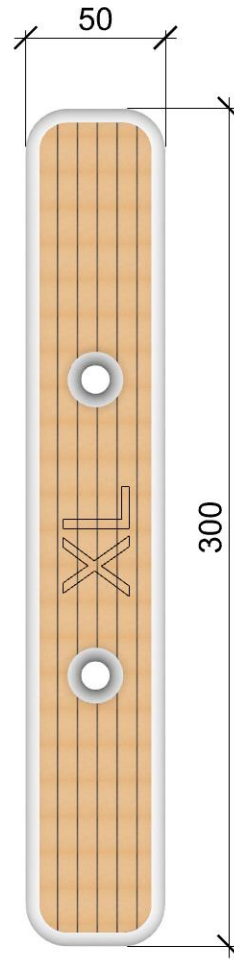

All Sizes are approximate sizes we have a standard margin of +/-2%

Date		9-Dec-21		Name		Standard Searaft Transom Bumper V2	
Layout No.		1		Sheets		5	

All Sizes are approximate sizes we have a standard margin of +-2%

Date	9-Dec-21	Name	Standard Searaft Transom Bumper V2
Layout No.	2	Sheets	5

All Sizes are approximate sizes we have a standard margin of +-2%

Date	9-Dec-21	Name	Standard Searaft Transom Bumper V2
Layout No.	3	Sheets	5

All Sizes are approximate sizes we have a standard margin of +/-2%

Date		9-Dec-21		Name		Standard Searaft Transom Bumper V2	
Layout No.		4		Sheets		5	

All Sizes are approximate sizes we have a standard margin of +/-2%

Date	9-Dec-21	Name	Standard Searaft Transom Bumper V2
Layout No.	5	Sheets	5