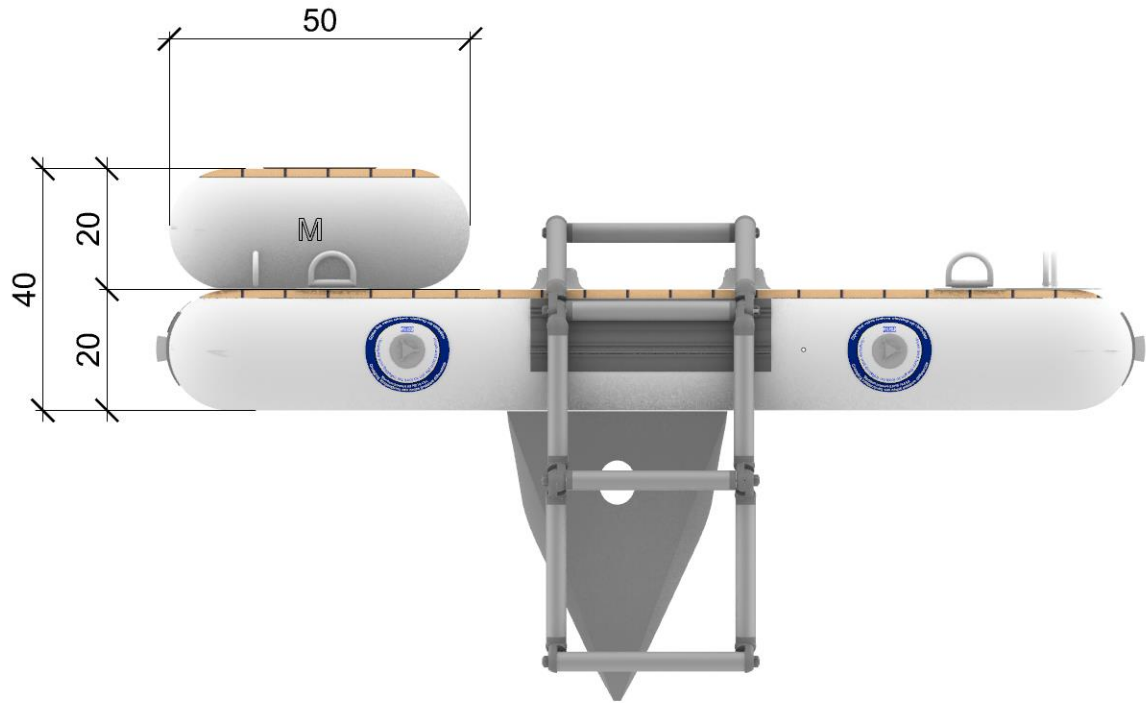

All Sizes are approximate sizes we have a standard margin of +/-2%

Date		9-Dec-21		Name		Standard Searaft Transom Bumper V2	
Layout No.		1		Sheets		5	

All Sizes are approximate sizes we have a standard margin of +-2%

Date	9-Dec-21	Name	Standard Searaft Transom Bumper V2
Layout No.	2	Sheets	5

All Sizes are approximate sizes we have a standard margin of +-2%

Date	9-Dec-21	Name	Standard Searaft Transom Bumper V2
Layout No.	3	Sheets	5

All Sizes are approximate sizes we have a standard margin of +/-2%

Date		9-Dec-21		Name		Standard Searaft Transom Bumper V2	
Layout No.		4		Sheets		5	

All Sizes are approximate sizes we have a standard margin of +/-2%

Date	9-Dec-21	Name	Standard Searaft Transom Bumper V2
Layout No.	5	Sheets	5