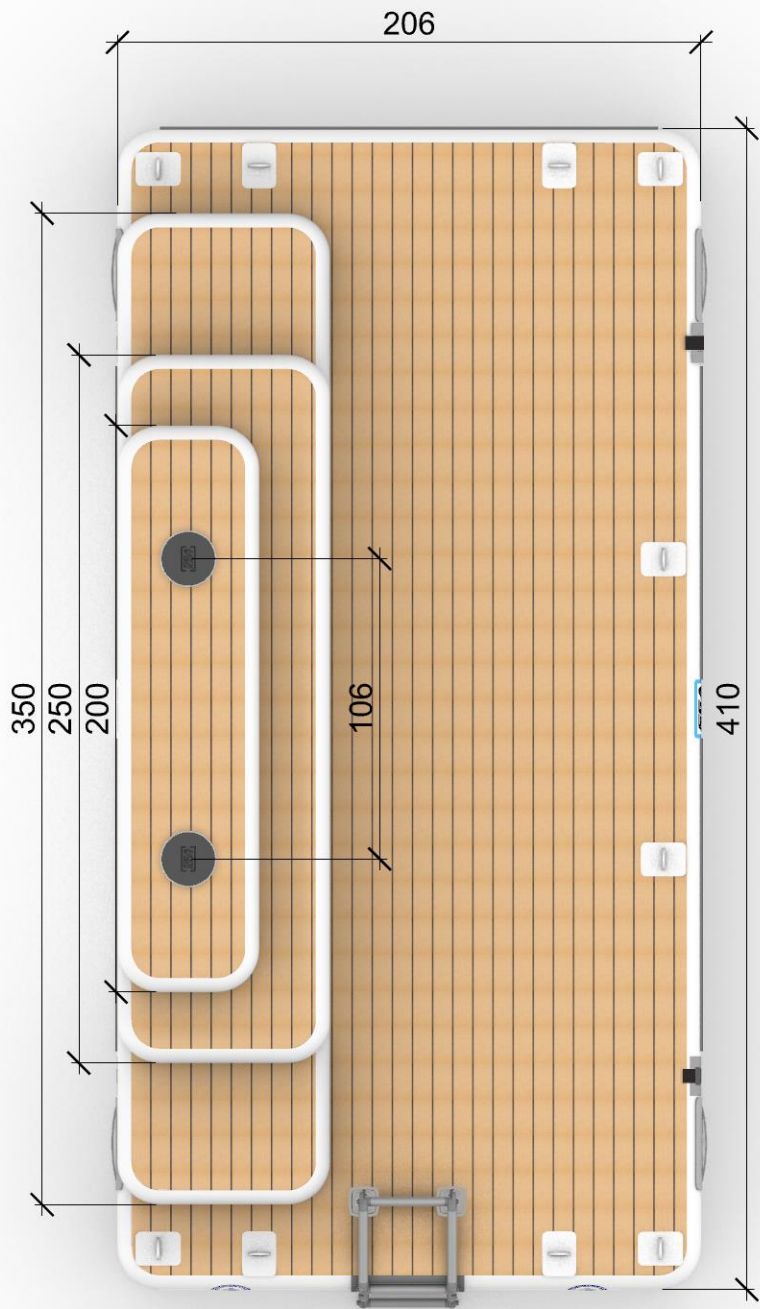

All Sizes are approximate sizes we have a standard margin of +/-2%

Date		9-Dec-21		Name		Standard Searaft Transom Bumper V2	
Layout No.		1		Sheets		5	

All Sizes are approximate sizes we have a standard margin of +-2%

Date	9-Dec-21	Name	Standard Searaft Transom Bumper V2
Layout No.	2	Sheets	5

All Sizes are approximate sizes we have a standard margin of +-2%

Date	9-Dec-21	Name	Standard Searaft Transom Bumper V2
Layout No.	3	Sheets	5

All Sizes are approximate sizes we have a standard margin of +/-2%

Date		9-Dec-21		Name		Standard Searaft Transom Bumper V2	
Layout No.		4		Sheets		5	

All Sizes are approximate sizes we have a standard margin of +/-2%

Date	9-Dec-21	Name	Standard Searaft Transom Bumper V2
Layout No.	5	Sheets	5