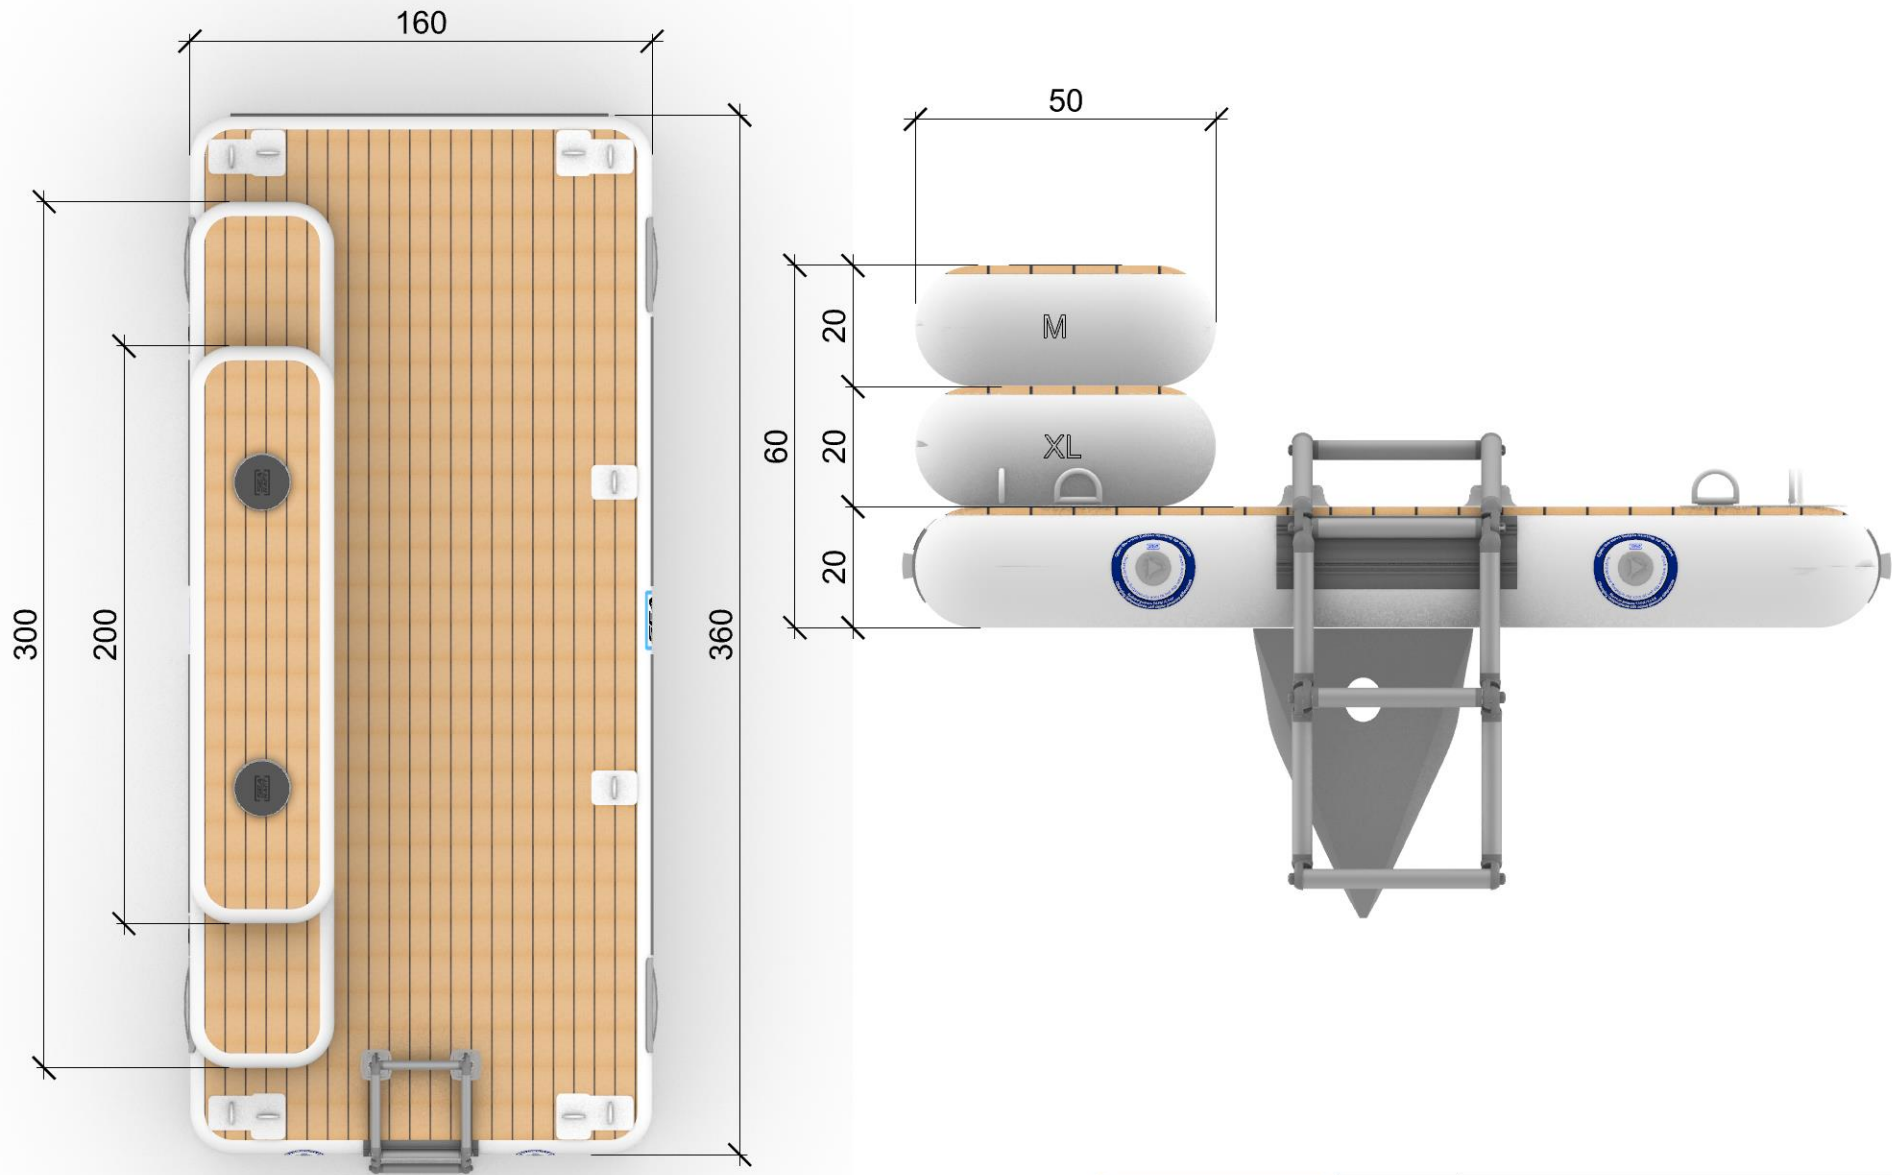

All Sizes are approximate sizes we have a standard margin of +/-2%

Date		9-Dec-21		Name		Standard Searaft Transom Bumper V2	
Layout No.		1		Sheets		5	

All Sizes are approximate sizes we have a standard margin of +-2%

Date	9-Dec-21	Name	Standard Searaft Transom Bumper V2
Layout No.	2	Sheets	5

All Sizes are approximate sizes we have a standard margin of +-2%

Date	9-Dec-21	Name	Standard Searaft Transom Bumper V2
Layout No.	3	Sheets	5

All Sizes are approximate sizes we have a standard margin of +/-2%

Date		9-Dec-21		Name		Standard Searaft Transom Bumper V2	
Layout No.		4		Sheets		5	

All Sizes are approximate sizes we have a standard margin of +/-2%

Date	9-Dec-21	Name	Standard Searaft Transom Bumper V2
Layout No.	5	Sheets	5