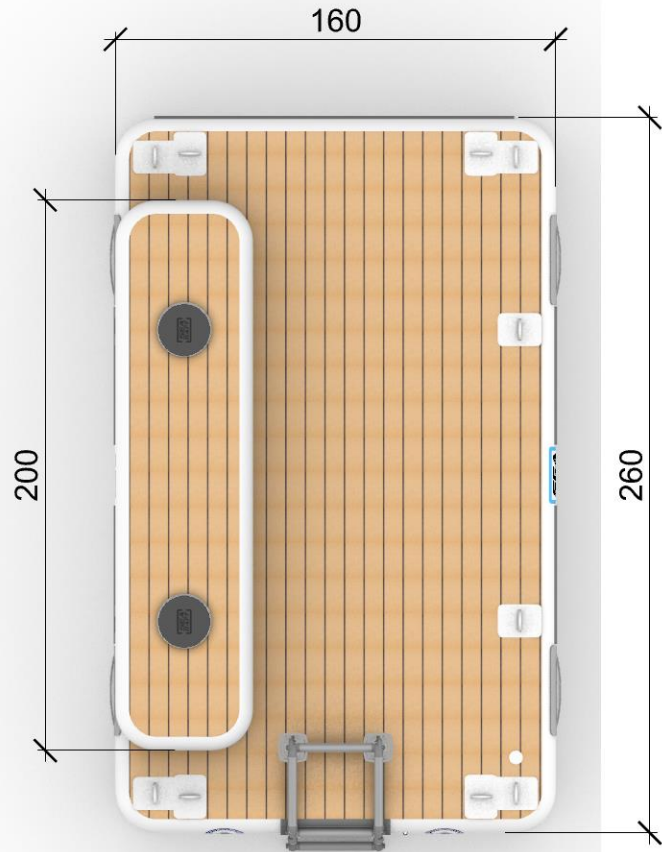

All Sizes are approximate sizes we have a standard margin of +/-2%

Date		9-Dec-21		Name		Standard Searaft Transom Bumper V2	
Layout No.		1		Sheets		5	

All Sizes are approximate sizes we have a standard margin of +-2%

Date	9-Dec-21	Name	Standard Searaft Transom Bumper V2
Layout No.	2	Sheets	5

All Sizes are approximate sizes we have a standard margin of +-2%

Date	9-Dec-21	Name	Standard Searaft Transom Bumper V2
Layout No.	3	Sheets	5

All Sizes are approximate sizes we have a standard margin of +/-2%

Date		9-Dec-21		Name		Standard Searaft Transom Bumper V2	
Layout No.		4		Sheets		5	

All Sizes are approximate sizes we have a standard margin of +/-2%