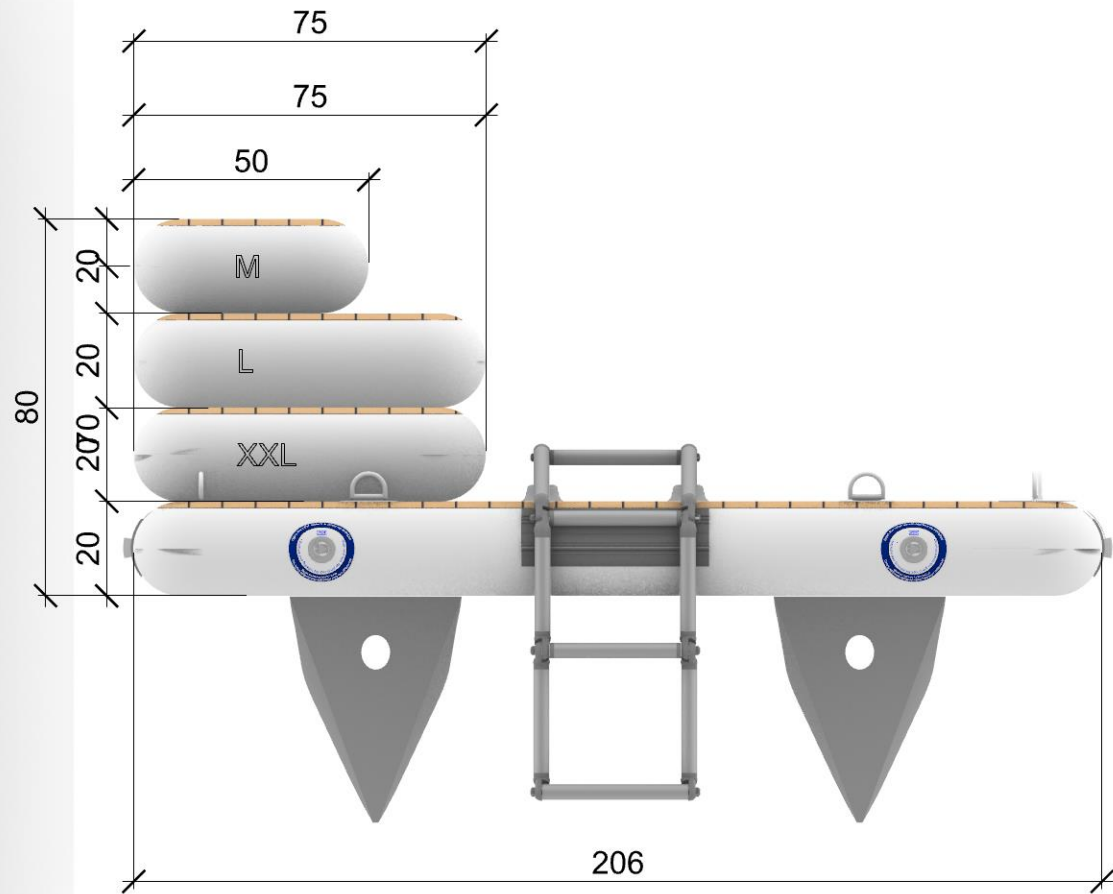

All Sizes are approximate sizes we have a standard margin of +/-2%

Date		9-Dec-21		Name		Standard Searaft Transom Bumper V2	
Layout No.		1		Sheets		5	

All Sizes are approximate sizes we have a standard margin of +-2%

Date	9-Dec-21	Name	Standard Searaft Transom Bumper V2
Layout No.	2	Sheets	5

All Sizes are approximate sizes we have a standard margin of +-2%

Date	9-Dec-21	Name	Standard Searaft Transom Bumper V2
Layout No.	3	Sheets	5

All Sizes are approximate sizes we have a standard margin of +/-2%

Date		9-Dec-21		Name		Standard Searaft Transom Bumper V2	
Layout No.		4		Sheets		5	

All Sizes are approximate sizes we have a standard margin of +/-2%

Date	9-Dec-21	Name	Standard Searaft Transom Bumper V2
Layout No.	5	Sheets	5