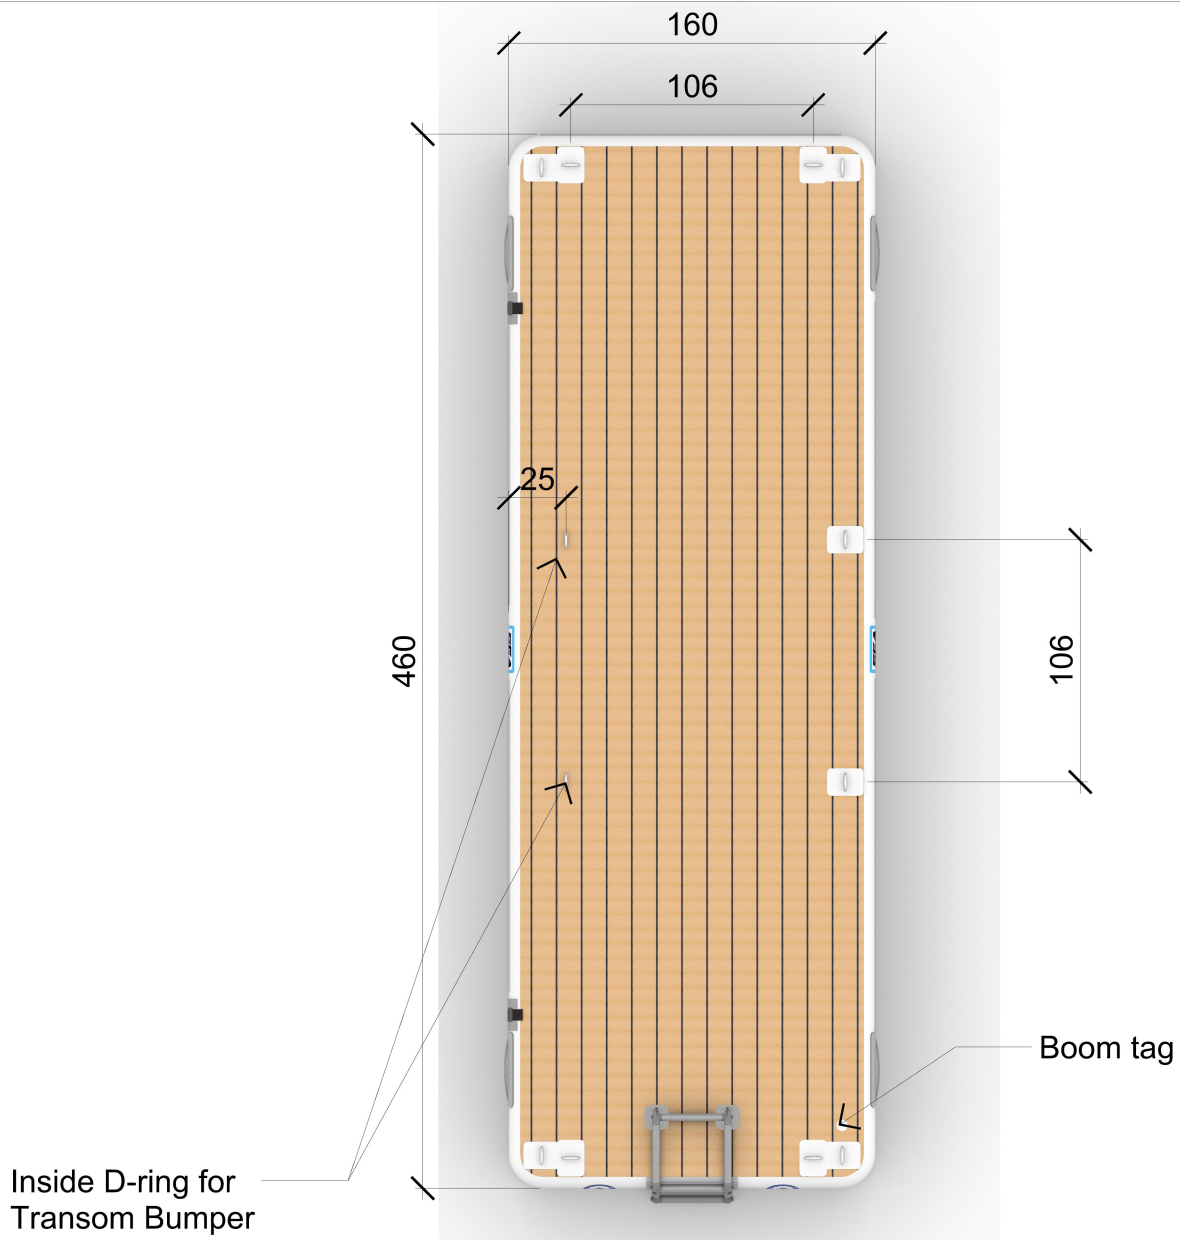

All Sizes are approximate sizes we have a standard margin of +/-2%

Date	20-Jan-22	Name	Standard Searaft 450 x 150 x20
Layout No.	1	Sheets	4

All Sizes are approximate sizes we have a standard margin of +/-2%

Date	20-Jan-22	Name	Standard Searaft 450 x 150 x20
Layout No.	2	Sheets	4

All Sizes are approximate sizes we have a standard margin of +-2%

Date	20-Jan-22	Name	Standard Searaft 450 x 150 x20
Layout No.	3	Sheets	4

All Sizes are approximate sizes we have a standard margin of +/-2%

Date	20-Jan-22	Name	Standard Searaft 450 x 150 x 20
Layout No.	4	Sheets	4