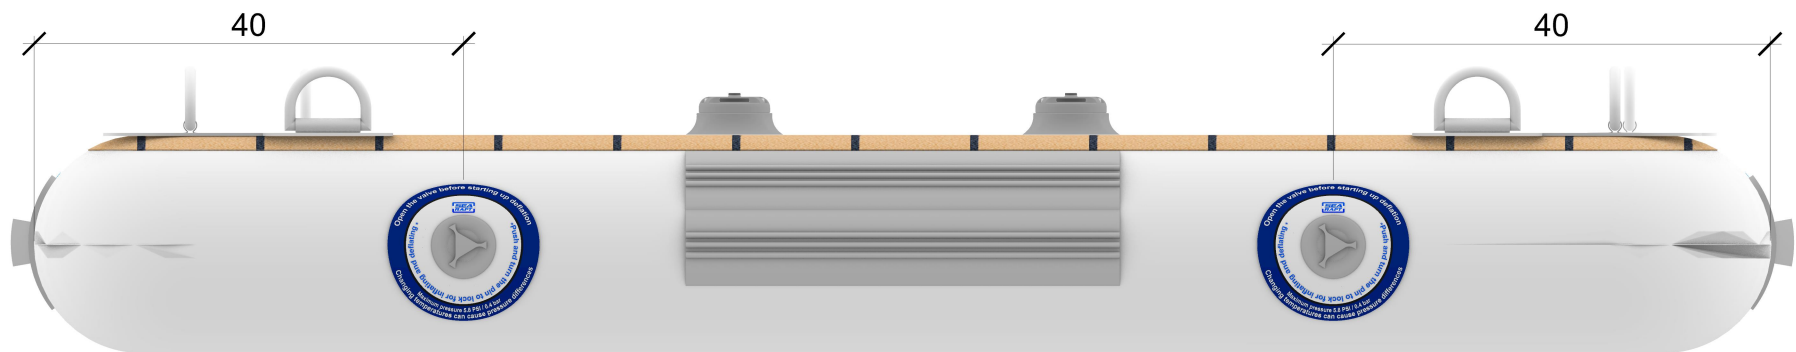

All Sizes are approximate sizes we have a standard margin of +/-2%

Date	20-Jan-22	Name	Standard Searaft 450 x 150 x20
Layout No.	1	Sheets	4

All Sizes are approximate sizes we have a standard margin of +/-2%

Date	20-Jan-22	Name	Standard Searaft 450 x 150 x20
Layout No.	2	Sheets	4

All Sizes are approximate sizes we have a standard margin of +-2%

Date	20-Jan-22	Name	Standard Searaft 450 x 150 x20
Layout No.	3	Sheets	4

All Sizes are approximate sizes we have a standard margin of +/-2%

Date	20-Jan-22	Name	Standard Searaft 450 x 150 x 20
Layout No.	4	Sheets	4