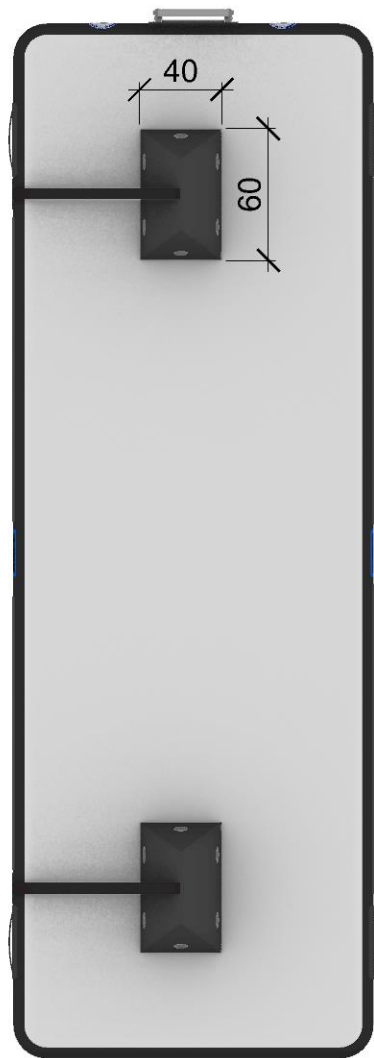

All Sizes are approximate sizes we have a standard margin of +/-2%

Date	20-Jan-22	Name	Standard Searaft 450 x 150 x20 Black
Layout No.	1	Sheets	4

Inside D-ring for Transom Bumper

Boom tag

Date		20-Jan-22		Name		Standard Searaft 450 x 150 x20 Black	
Layout No.		2		Sheets		4	

All Sizes are approximate sizes we have a standard margin of +-2%

All Sizes are approximate sizes we have a standard margin of +-2%

Date	20-Jan-22	Name	Standard Searaft 450 x 150 x20 Black
Layout No.	3	Sheets	4

All Sizes are approximate sizes we have a standard margin of +-2%

Date	20-Jan-22		Name	Standard Searaft 450 x 150 x20 Black
Layout No.	4	Sheets	4	