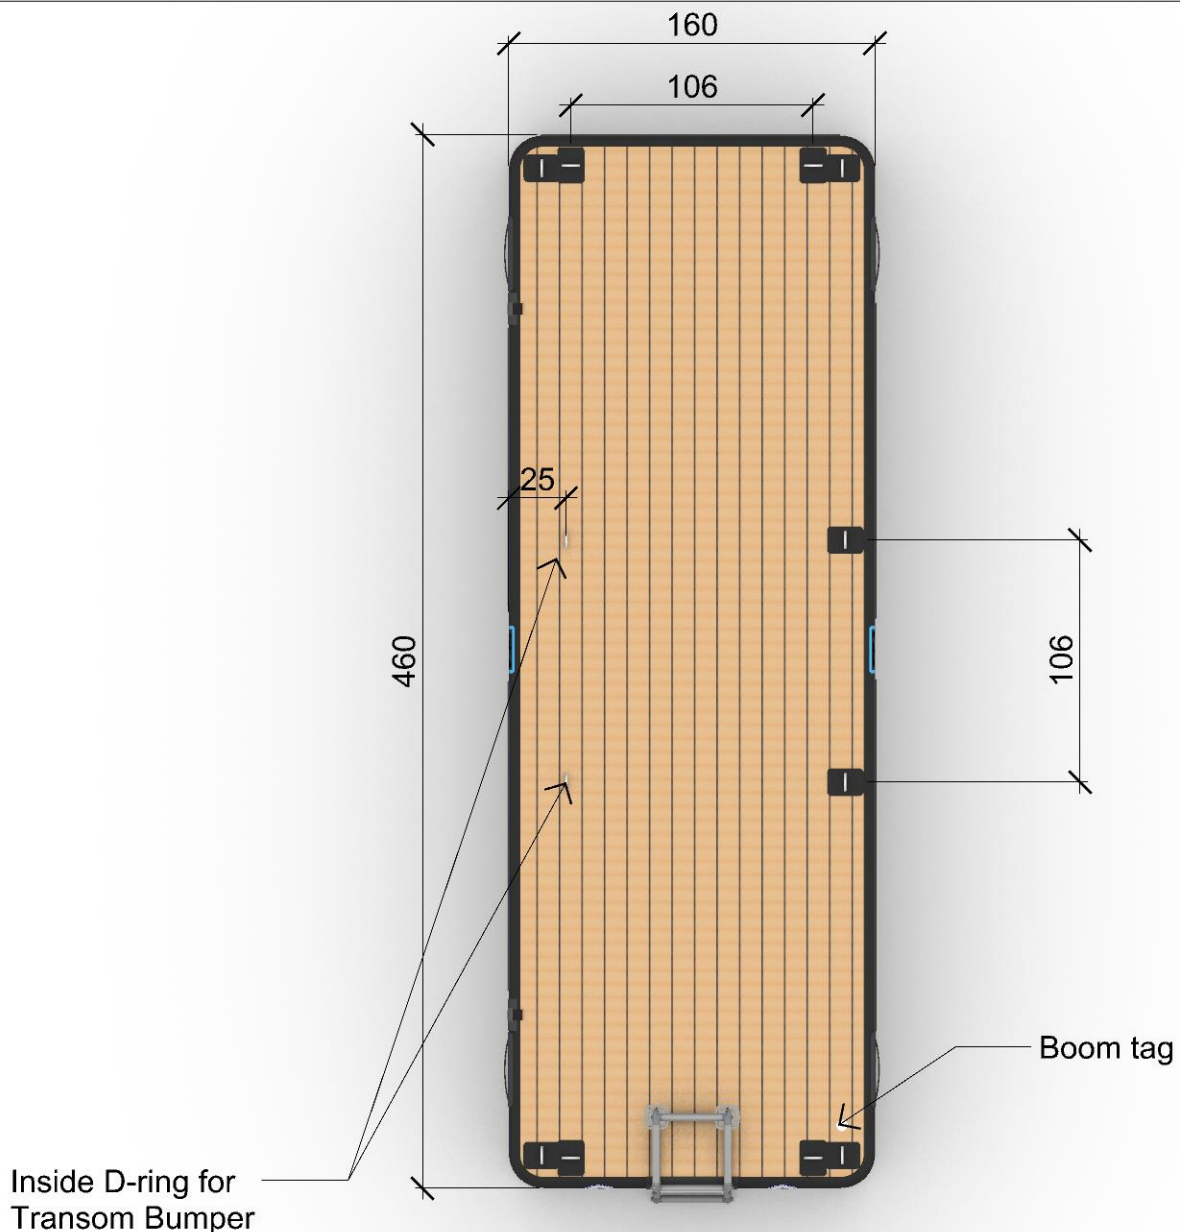

All Sizes are approximate sizes we have a standard margin of +/-2%

Date	20-Jan-22	Name	Standard Searaft 450 x 150 x20 Black
Layout No.	1	Sheets	4

Inside D-ring for Transom Bumper

Boom tag

Date		20-Jan-22		Name		Standard Searaft 450 x 150 x20 Black	
Layout No.		2		Sheets		4	

All Sizes are approximate sizes we have a standard margin of +-2%

All Sizes are approximate sizes we have a standard margin of +-2%

Date	20-Jan-22	Name	Standard Searaft 450 x 150 x20 Black
Layout No.	3	Sheets	4

All Sizes are approximate sizes we have a standard margin of +-2%

Date	20-Jan-22		Name	Standard Searaft 450 x 150 x20 Black
Layout No.	4	Sheets	4	