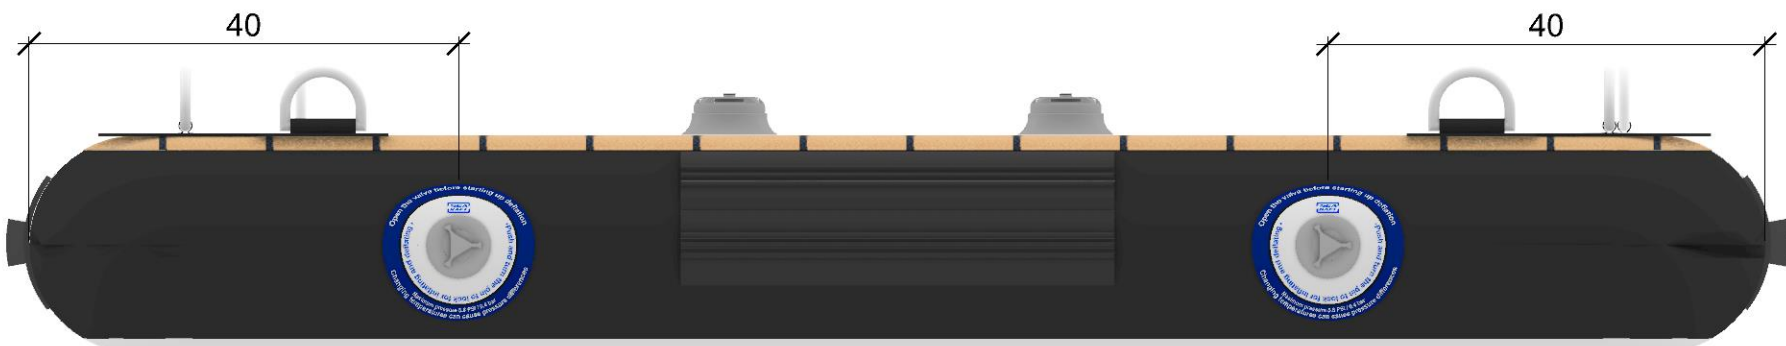

All Sizes are approximate sizes we have a standard margin of +/-2%

Date	20-Jan-22	Name	Standard Searaft 450 x 150 x20 Black
Layout No.	1	Sheets	4

Inside D-ring for Transom Bumper

Boom tag

Date		20-Jan-22		Name		Standard Searaft 450 x 150 x20 Black	
Layout No.		2		Sheets		4	

All Sizes are approximate sizes we have a standard margin of +-2%

All Sizes are approximate sizes we have a standard margin of +-2%

Date	20-Jan-22	Name	Standard Searaft 450 x 150 x20 Black
Layout No.	3	Sheets	4

All Sizes are approximate sizes we have a standard margin of +-2%

Date	20-Jan-22		Name	Standard Searaft 450 x 150 x20 Black
Layout No.	4	Sheets	4	