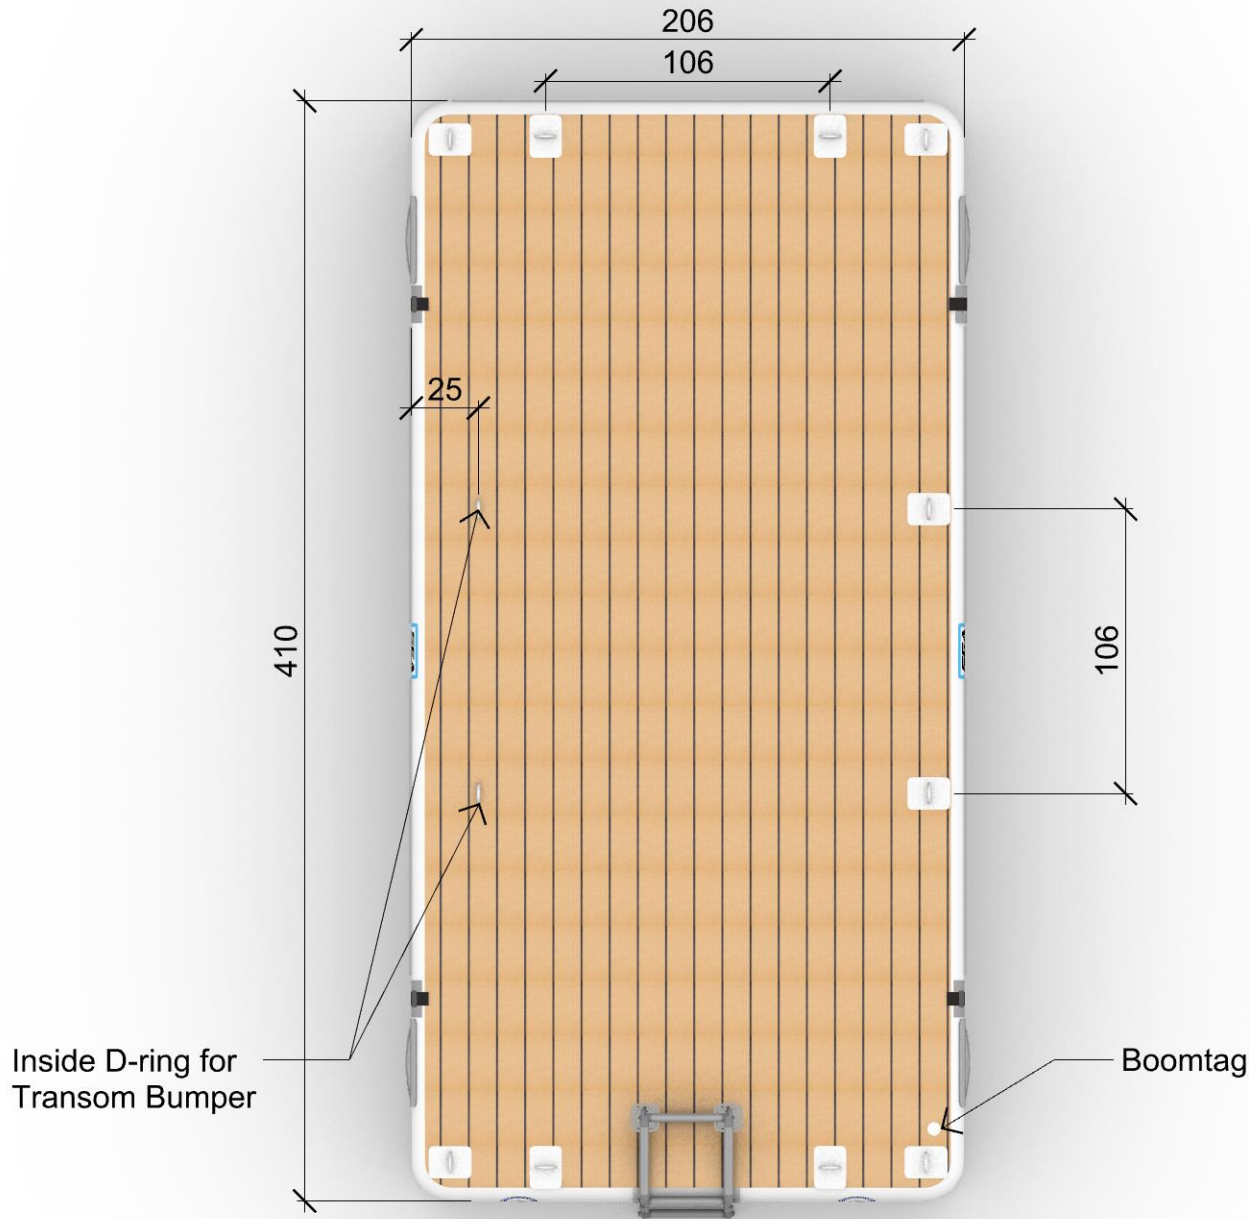

All Sizes are approximate sizes we have a standard margin of +/-2%

Date	19-Jan-22	Name	Standard Searaft 400 x 200 x20
Layout No.	1	Sheets	4

All Sizes are approximate sizes we have a standard margin of +-2%

Date		19-Jan-22		Name		Standard Searaft 400 x 200 x20	
Layout No.	Sheets						
2	4						

All Sizes are approximate sizes we have a standard margin of +/-2%

Date	19-Jan-22	Name	Standard Searaft 400 x 200 x20
Layout No.	3	Sheets	4

Top Platform

All Sizes are approximate sizes we have a standard margin of +-2%

Date	19-Jan-22	Name	Standard Searaft 400 x 200 x20
Layout No.	4	Sheets	4