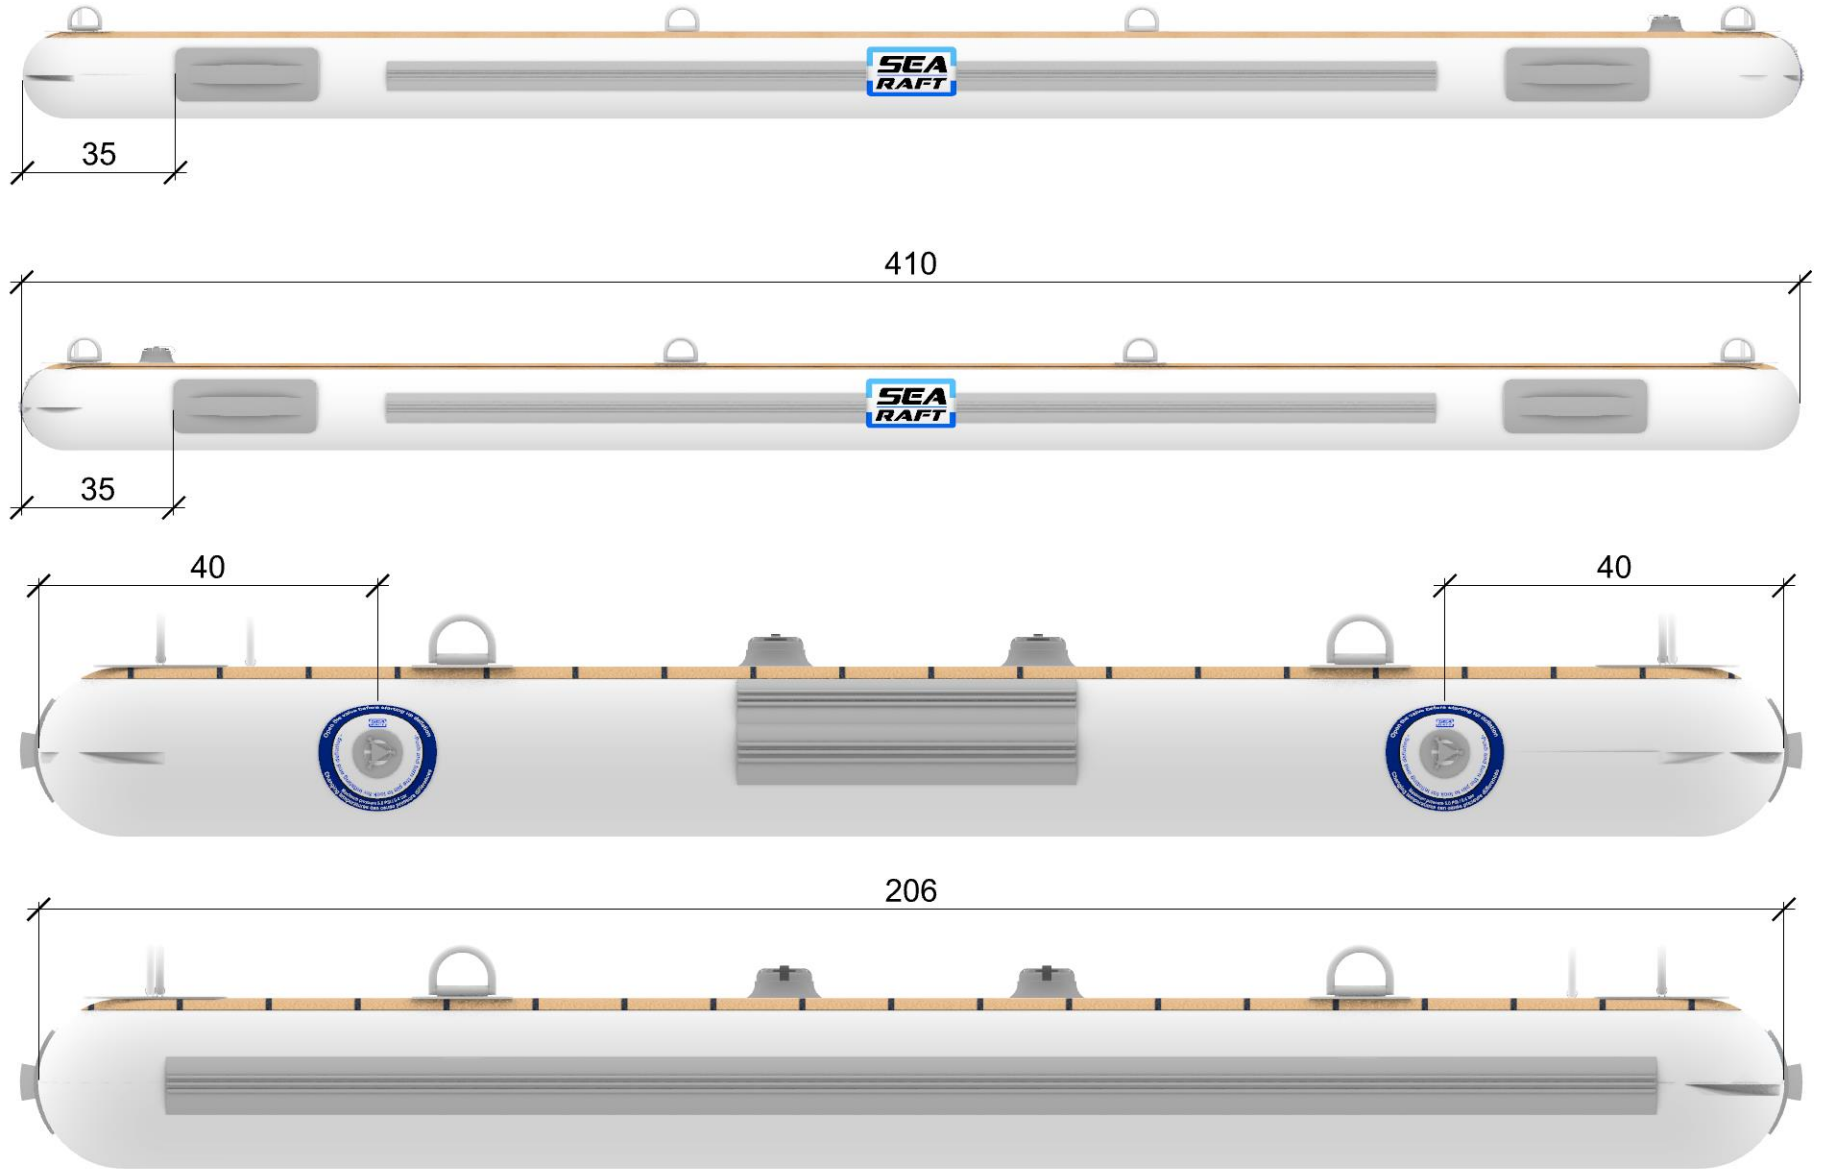

All Sizes are approximate sizes we have a standard margin of +/-2%

Date	19-Jan-22	Name	Standard Searaft 400 x 200 x20
Layout No.	1	Sheets	4

All Sizes are approximate sizes we have a standard margin of +-2%

Date		19-Jan-22		Name		Standard Searaft 400 x 200 x20	
Layout No.	Sheets						
2	4						

All Sizes are approximate sizes we have a standard margin of +/-2%

Date	19-Jan-22	Name	Standard Searaft 400 x 200 x20
Layout No.	3	Sheets	4

Top Platform

All Sizes are approximate sizes we have a standard margin of +-2%

Date	19-Jan-22	Name	Standard Searaft 400 x 200 x20
Layout No.	4	Sheets	4