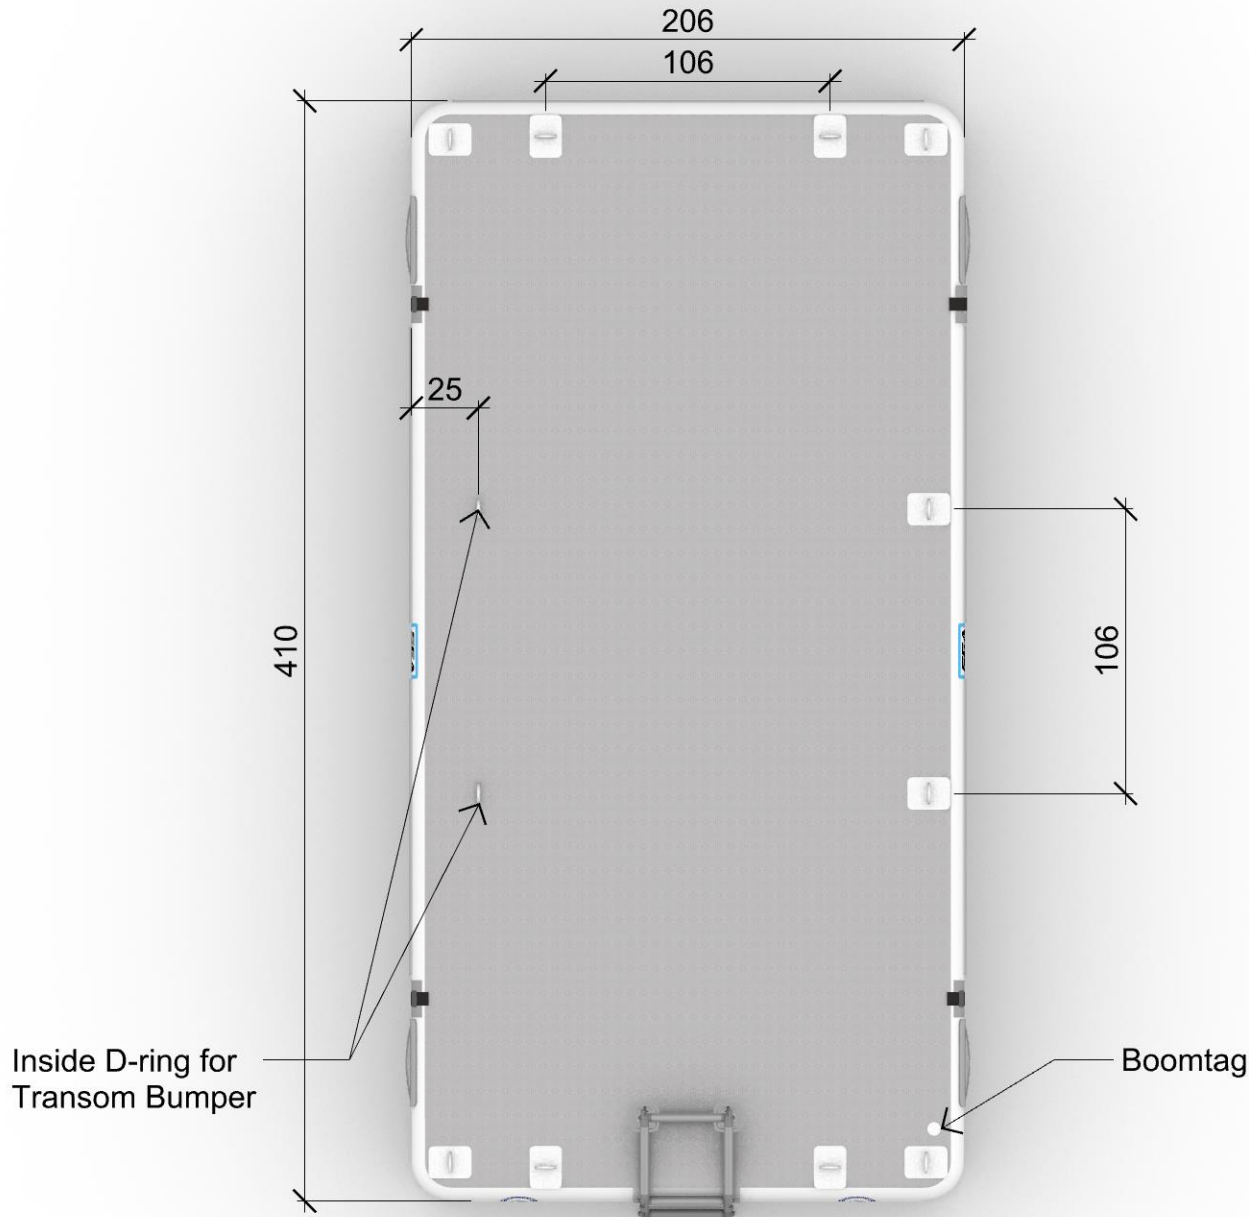

All Sizes are approximate sizes we have a standard margin of +/-2%

Date		19-Jan-22		Name		Standard Searaft 400 x 200 x20 Diamond	
Layout No.	Sheets						
1	4						

All Sizes are approximate sizes we have a standard margin of +/-2%

Date		19-Jan-22		Name		Standard Searaft 400 x 200 x20 Diamond	
Layout No.		2		Sheets		4	

All Sizes are approximate sizes we have a standard margin of +/-2%

Date	19-Jan-22	Name	Standard Searaft 400 x 200 x20 Diamond
Layout No.	3	Sheets	4

Top Platform

All Sizes are approximate sizes we have a standard margin of +-2%

Date		19-Jan-22		Name		Standard Searaft 400 x 200 x20 Diamond	
Layout No.		4		Sheets		4	