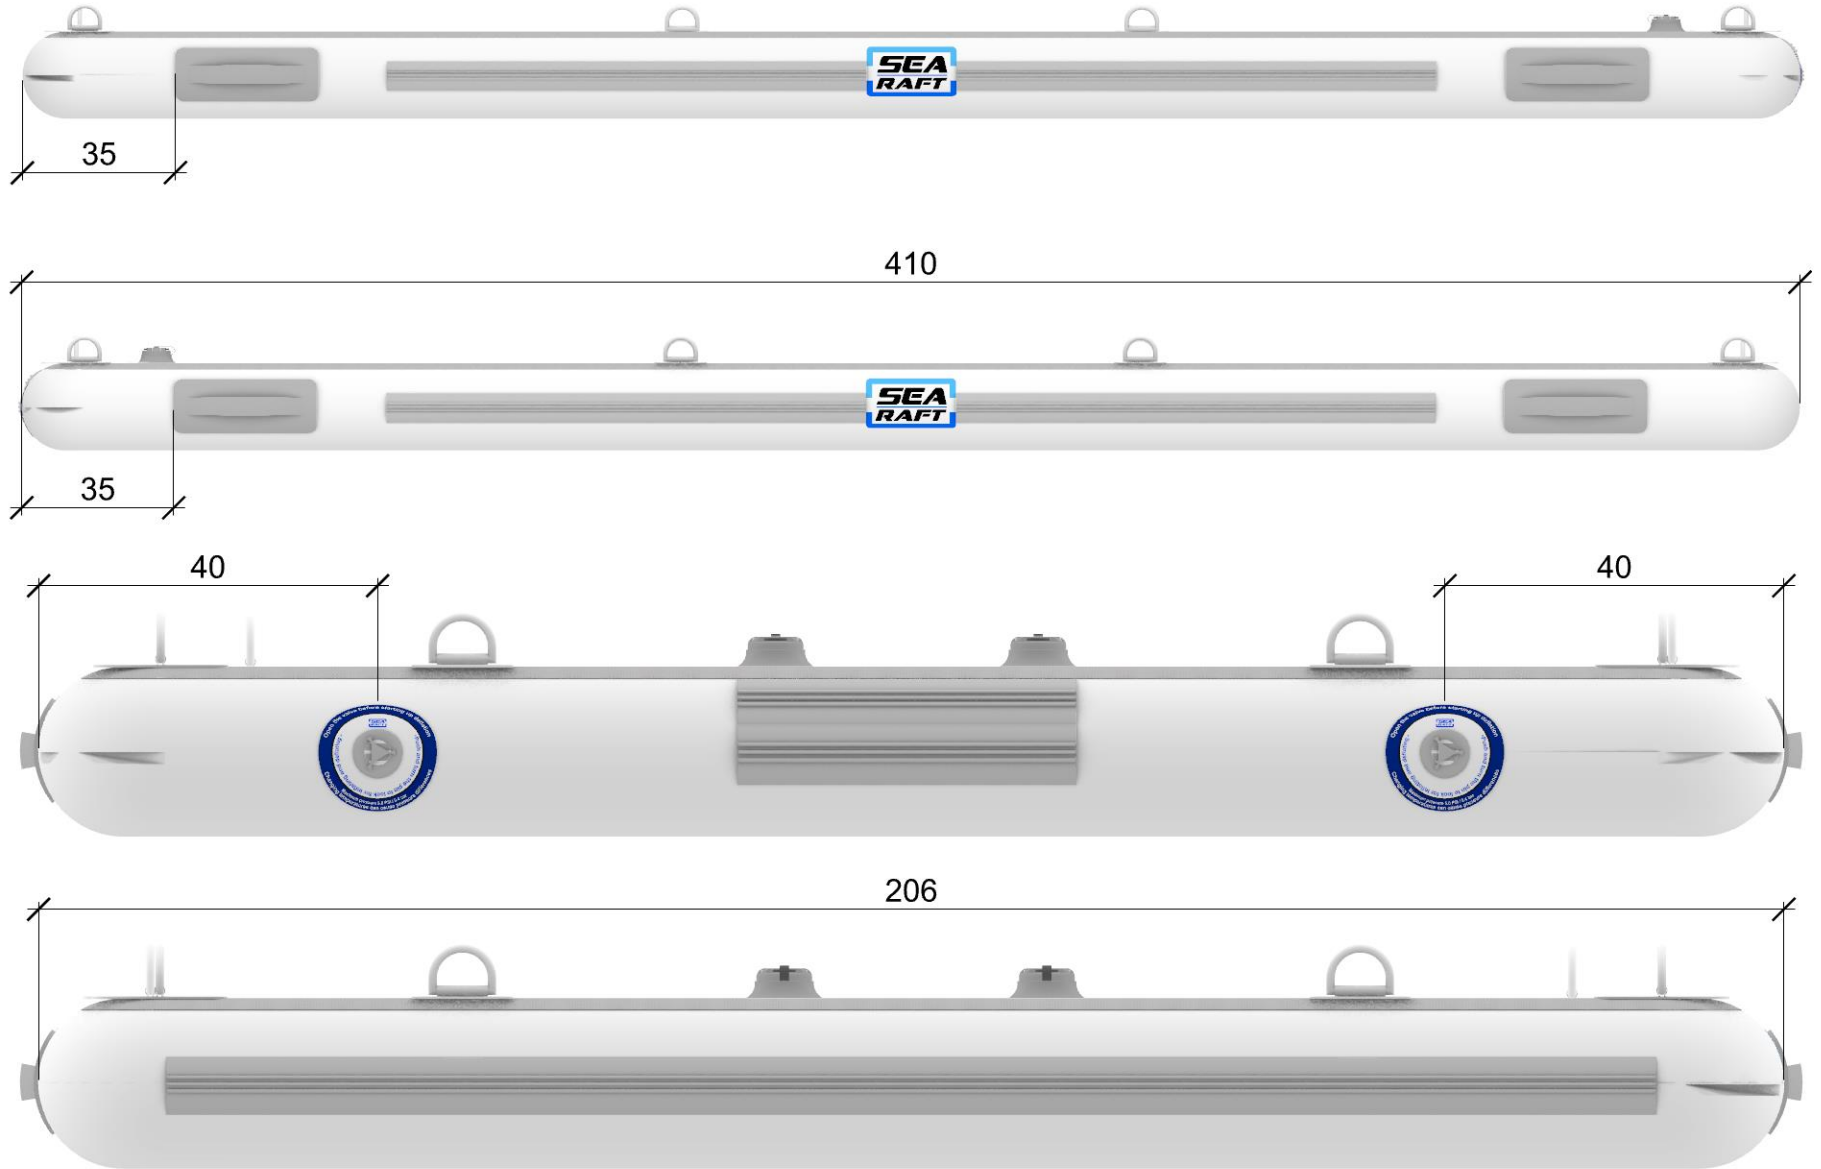

All Sizes are approximate sizes we have a standard margin of +/-2%

Date		19-Jan-22		Name		Standard Searaft 400 x 200 x20 Diamond	
Layout No.	Sheets						
1	4						

All Sizes are approximate sizes we have a standard margin of +/-2%

Date		19-Jan-22		Name		Standard Searaft 400 x 200 x20 Diamond	
Layout No.		2		Sheets		4	

All Sizes are approximate sizes we have a standard margin of +/-2%

Date	19-Jan-22	Name	Standard Searaft 400 x 200 x20 Diamond
Layout No.	3	Sheets	4

Top Platform

All Sizes are approximate sizes we have a standard margin of +-2%

Date		19-Jan-22		Name		Standard Searaft 400 x 200 x20 Diamond	
Layout No.		4		Sheets		4	