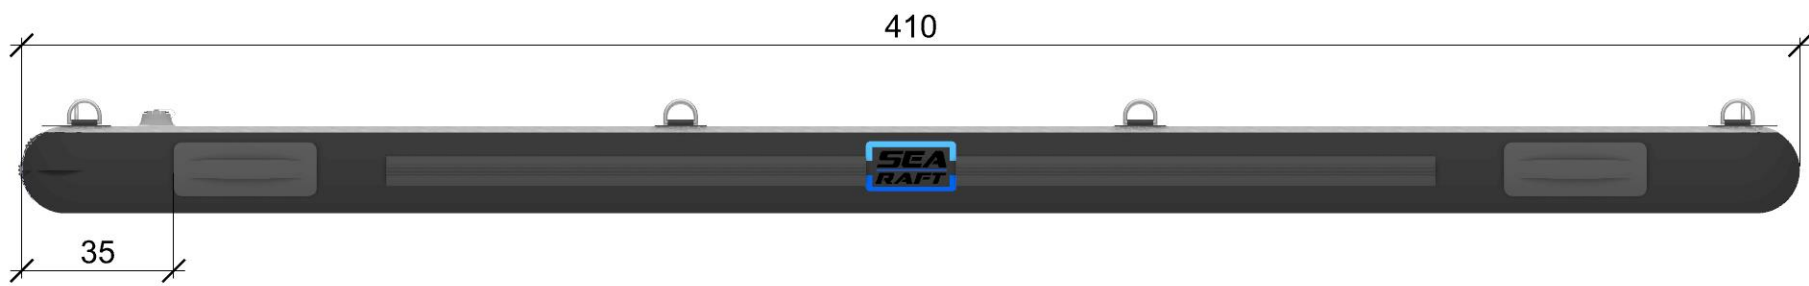

All Sizes are approximate sizes we have a standard margin of +/-2%

Date		Name
19-Jan-22		Standard Searaft 400 x 200 x20- Diamond- Black
Layout No.	Sheets	
1	4	

All Sizes are approximate sizes we have a standard margin of +-2%

Date		19-Jan-22		Name		Standard Searaft 400 x 200 x20- Diamond- Black	
Layout No.	Sheets						
2	4						

All Sizes are approximate sizes we have a standard margin of +/-2%

Date		19-Jan-22		Name		Standard Searaft 400 x 200 x20- Diamond- Black	
Layout No.		3		Sheets		4	

Top Platform

Date		Name	
19-Jan-22		Standard Searaft 400 x 200 x20- Diamond- Black	
Layout No.	Sheets		
4	4		

All Sizes are approximate sizes we have a standard margin of +/-2%