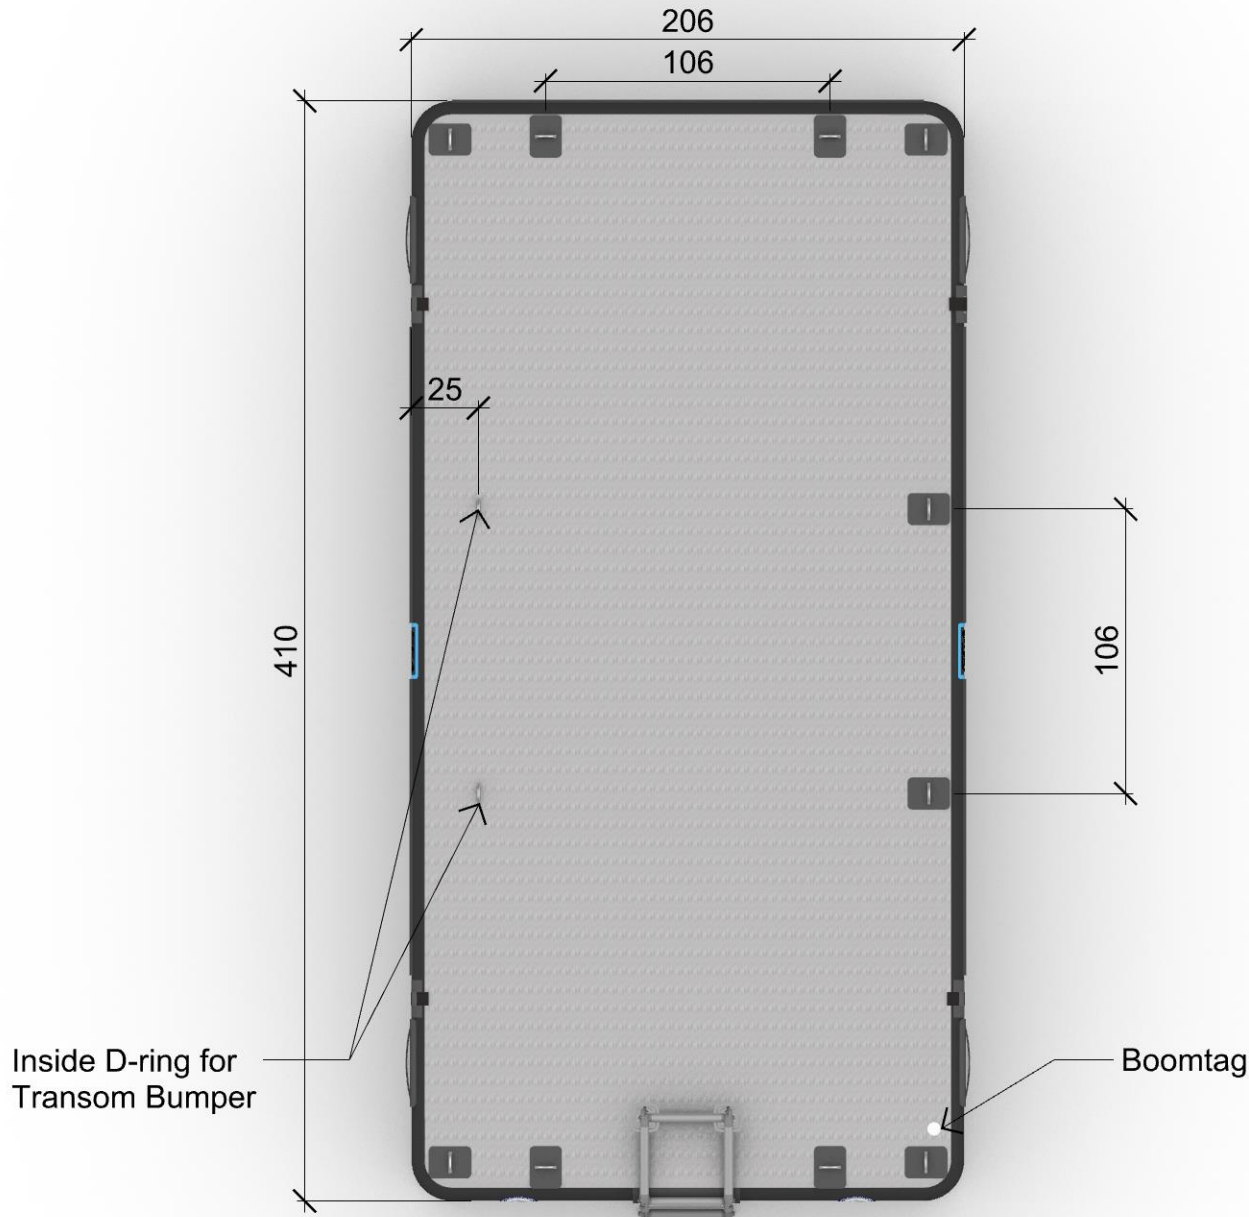

All Sizes are approximate sizes we have a standard margin of +/-2%

Date		Name
19-Jan-22		Standard Searaft 400 x 200 x20- Diamond- Black
Layout No.	Sheets	
1	4	

All Sizes are approximate sizes we have a standard margin of +-2%

Date		19-Jan-22		Name		Standard Searaft 400 x 200 x20- Diamond- Black	
Layout No.	Sheets						
2	4						

All Sizes are approximate sizes we have a standard margin of +/-2%

Date		19-Jan-22		Name		Standard Searaft 400 x 200 x20- Diamond- Black	
Layout No.		3		Sheets		4	

Top Platform

Date		Name	
19-Jan-22		Standard Searaft 400 x 200 x20- Diamond- Black	
Layout No.	Sheets		
4	4		

All Sizes are approximate sizes we have a standard margin of +/-2%