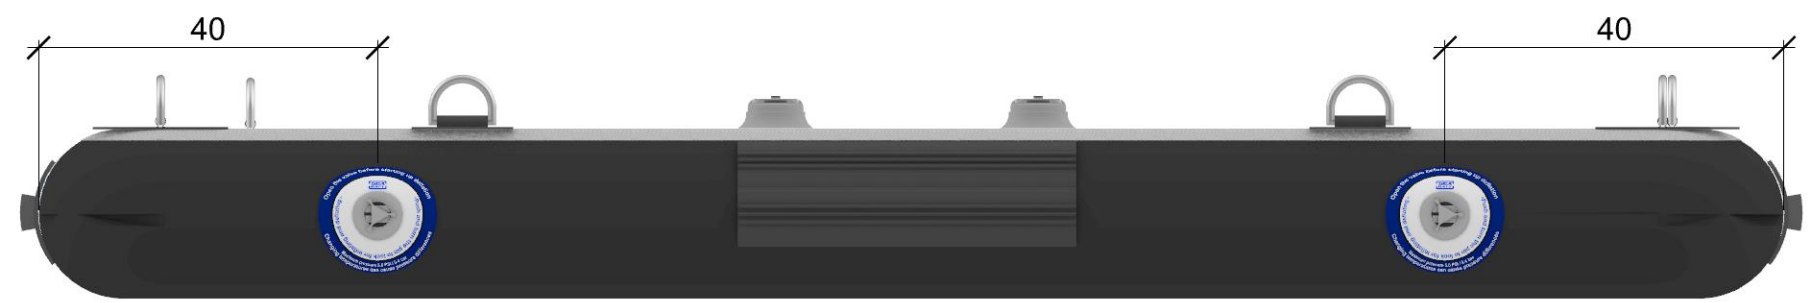

All Sizes are approximate sizes we have a standard margin of +/-2%

Date		Name
19-Jan-22		Standard Searaft 400 x 200 x20- Diamond- Black
Layout No.	Sheets	
1	4	

All Sizes are approximate sizes we have a standard margin of +-2%

Date		19-Jan-22		Name		Standard Searaft 400 x 200 x20- Diamond- Black	
Layout No.	Sheets						
2	4						

All Sizes are approximate sizes we have a standard margin of +/-2%

Date		19-Jan-22		Name		Standard Searaft 400 x 200 x20- Diamond- Black	
Layout No.		3		Sheets		4	

Top Platform

Date		Name	
19-Jan-22		Standard Searaft 400 x 200 x20- Diamond- Black	
Layout No.	Sheets		
4	4		

All Sizes are approximate sizes we have a standard margin of +/-2%