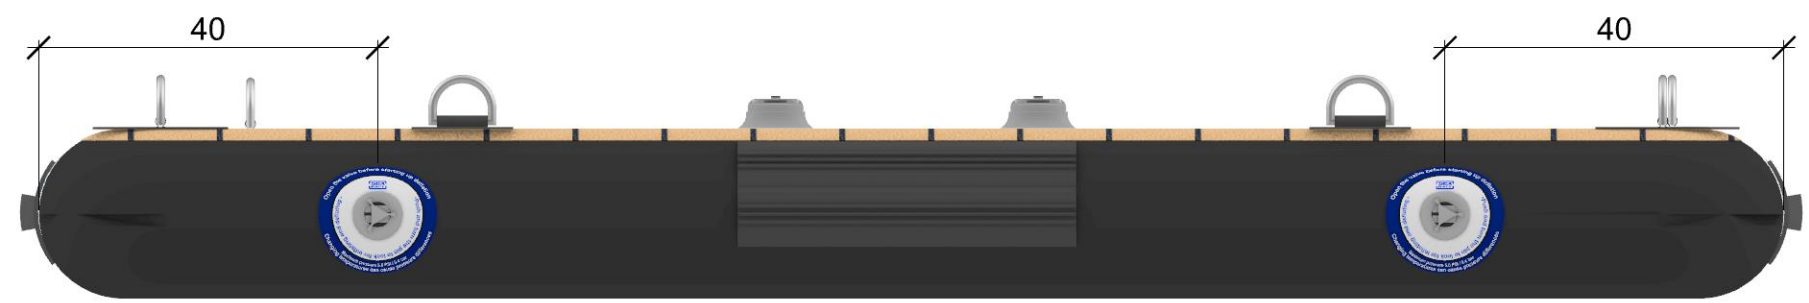

All Sizes are approximate sizes we have a standard margin of +/-2%

Date	Name	
19-Jan-22	Standard Searaft 400 x 200 x20 Black	
Layout No.	Sheets	
1	4	

All Sizes are approximate sizes we have a standard margin of +-2%

Date		19-Jan-22		Name		Standard Searaft 400 x 200 x20 Black	
Layout No.		2		Sheets		4	

All Sizes are approximate sizes we have a standard margin of +/-2%

Date	19-Jan-22	Name	Standard Searaft 400 x 200 x20 Black
Layout No.	3	Sheets	4

Top Platform

All Sizes are approximate sizes we have a standard margin of +/-2%

Date	19-Jan-22		Name	Standard Searaft 400 x 200 x20 Black
Layout No.	4	Sheets	4	