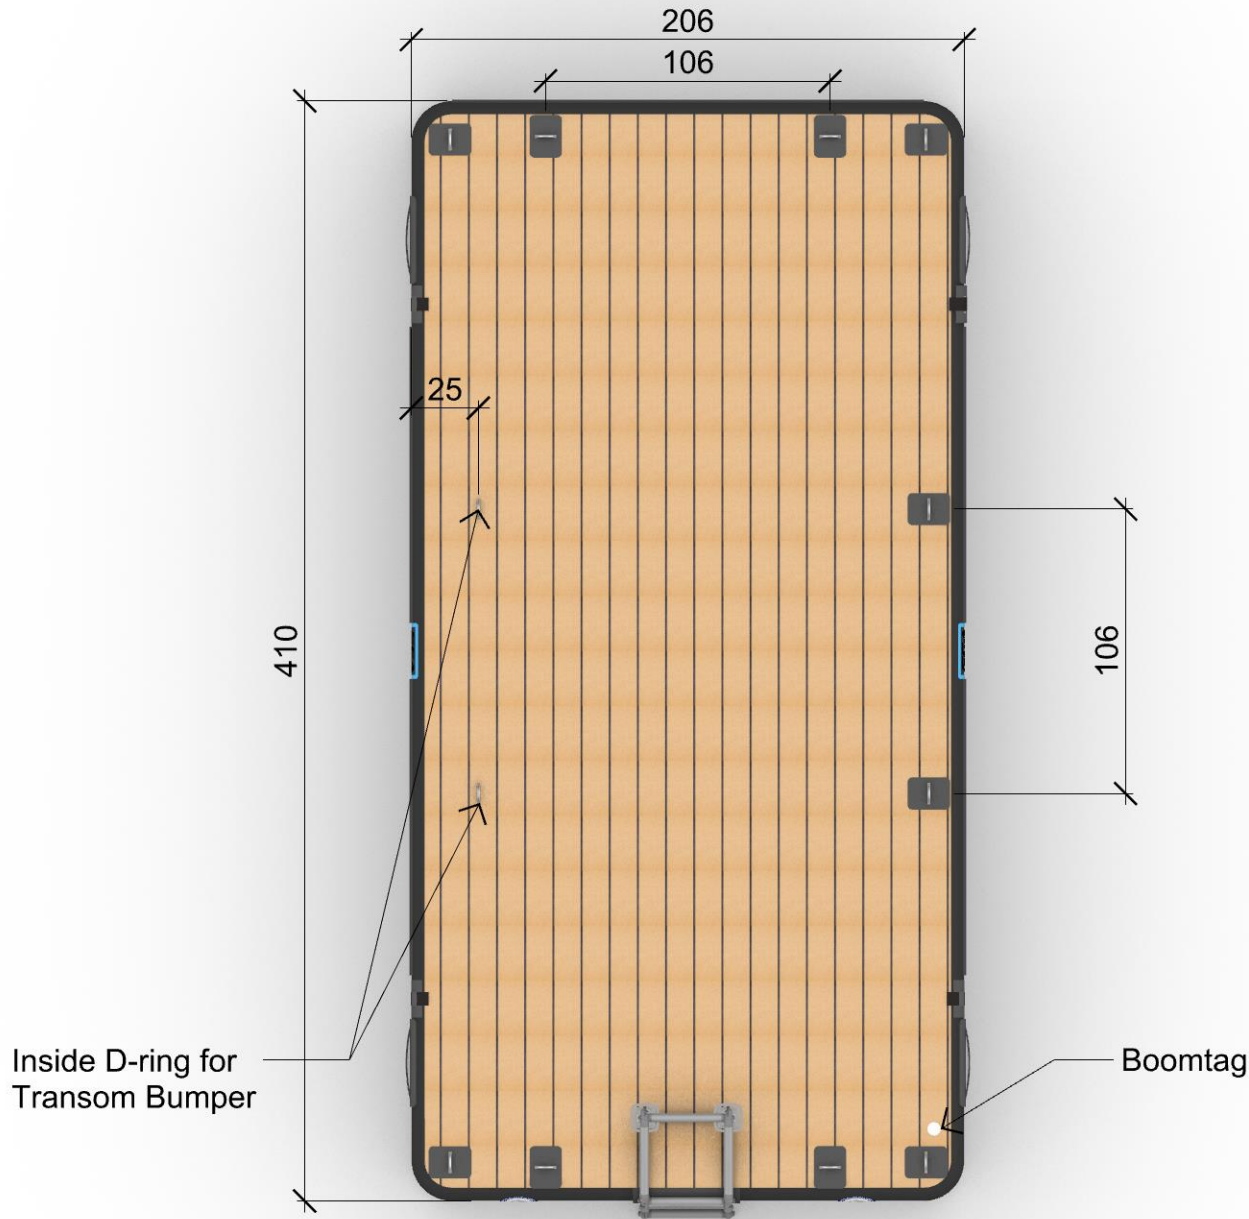

All Sizes are approximate sizes we have a standard margin of +/-2%

Date	Name	
19-Jan-22	Standard Searaft 400 x 200 x20 Black	
Layout No.	Sheets	
1	4	

All Sizes are approximate sizes we have a standard margin of +-2%

Date		19-Jan-22		Name		Standard Searaft 400 x 200 x20 Black	
Layout No.		2		Sheets		4	

All Sizes are approximate sizes we have a standard margin of +/-2%

Date	19-Jan-22	Name	Standard Searaft 400 x 200 x20 Black
Layout No.	3	Sheets	4

Top Platform

All Sizes are approximate sizes we have a standard margin of +/-2%

Date	19-Jan-22		Name	Standard Searaft 400 x 200 x20 Black
Layout No.	4	Sheets	4	