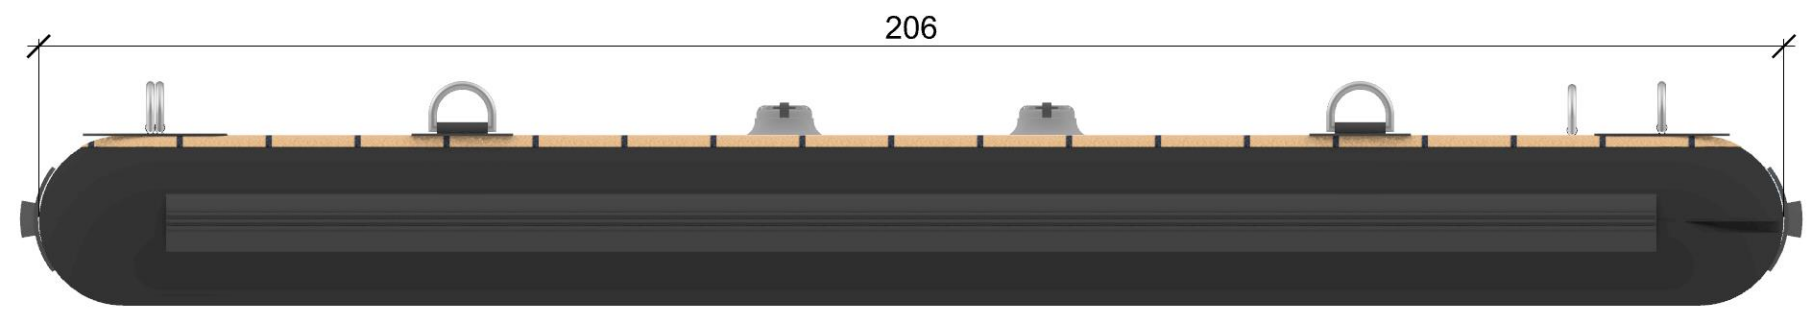

Date		19-Jan-22		Name		Standard Searaft 400 x 200 x20 Black	
Layout No.		2		Sheets		4	

All Sizes are approximate sizes we have a standard margin of +/-2%

Date	19-Jan-22	Name	Standard Searaft 400 x 200 x20 Black
Layout No.	3	Sheets	4

Top Platform

All Sizes are approximate sizes we have a standard margin of +/-2%

Date	19-Jan-22		Name	Standard Searaft 400 x 200 x20 Black
Layout No.	4	Sheets	4	