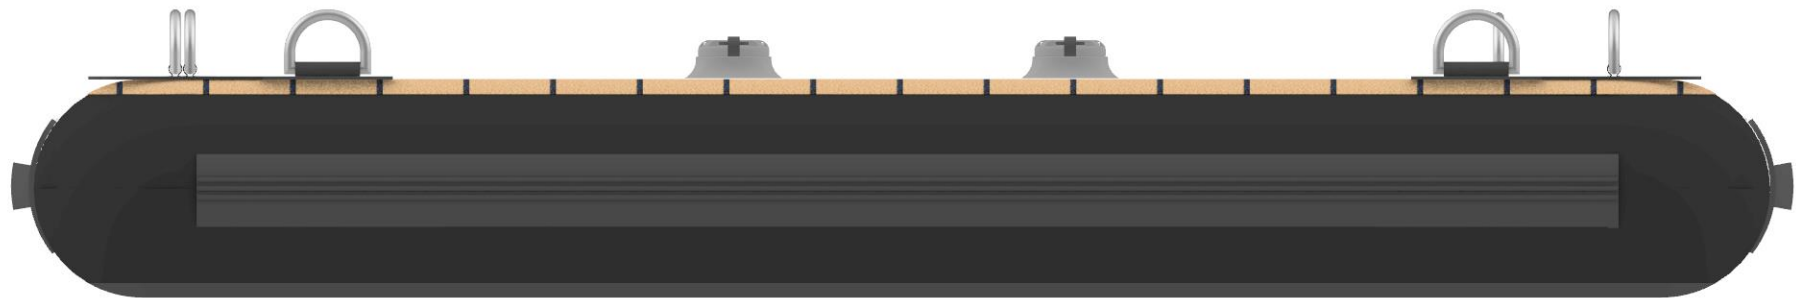

All Sizes are approximate sizes we have a standard margin of +/-2%

Date	19-Jan-22	Name	Standard Searaft 350 x 150 x20 Black
Layout No.	1	Sheets	4

Inside D-ring for Transom Bumper

Boom tag

All Sizes are approximate sizes we have a standard margin of +/-2%

Date		19-Jan-22		Name		Standard Searaft 350 x 150 x20 Black	
Layout No.		2		Sheets		4	

All Sizes are approximate sizes we have a standard margin of +-2%

Date	19-Jan-22	Name	Standard Searaft 350 x 150 x20 Black
Layout No.	3	Sheets	4

All Sizes are approximate sizes we have a standard margin of +-2%

Date	19-Jan-22	Name	Standard Searaft 350 x 150 x20 Black
Layout No.	4	Sheets	4