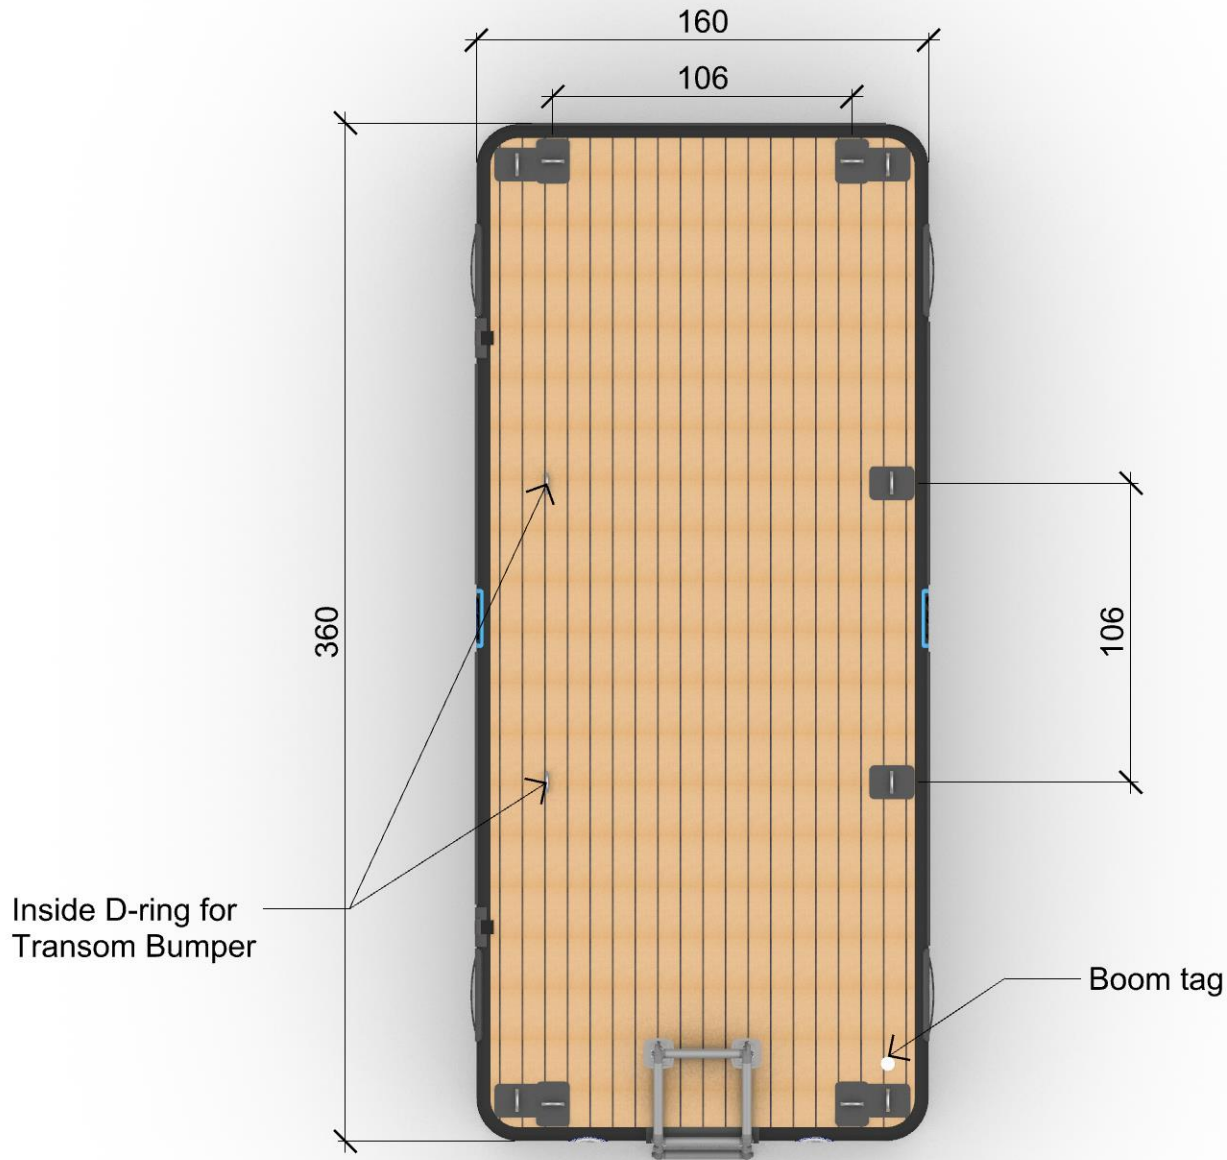

All Sizes are approximate sizes we have a standard margin of +/-2%

Date	19-Jan-22	Name	Standard Searaft 350 x 150 x20 Black
Layout No.	1	Sheets	4

Inside D-ring for Transom Bumper

Boom tag

All Sizes are approximate sizes we have a standard margin of +/-2%

Date		19-Jan-22		Name		Standard Searaft 350 x 150 x20 Black	
Layout No.		2		Sheets		4	

All Sizes are approximate sizes we have a standard margin of +-2%

Date	19-Jan-22	Name	Standard Searaft 350 x 150 x20 Black
Layout No.	3	Sheets	4

All Sizes are approximate sizes we have a standard margin of +-2%

Date	19-Jan-22	Name	Standard Searaft 350 x 150 x20 Black
Layout No.	4	Sheets	4