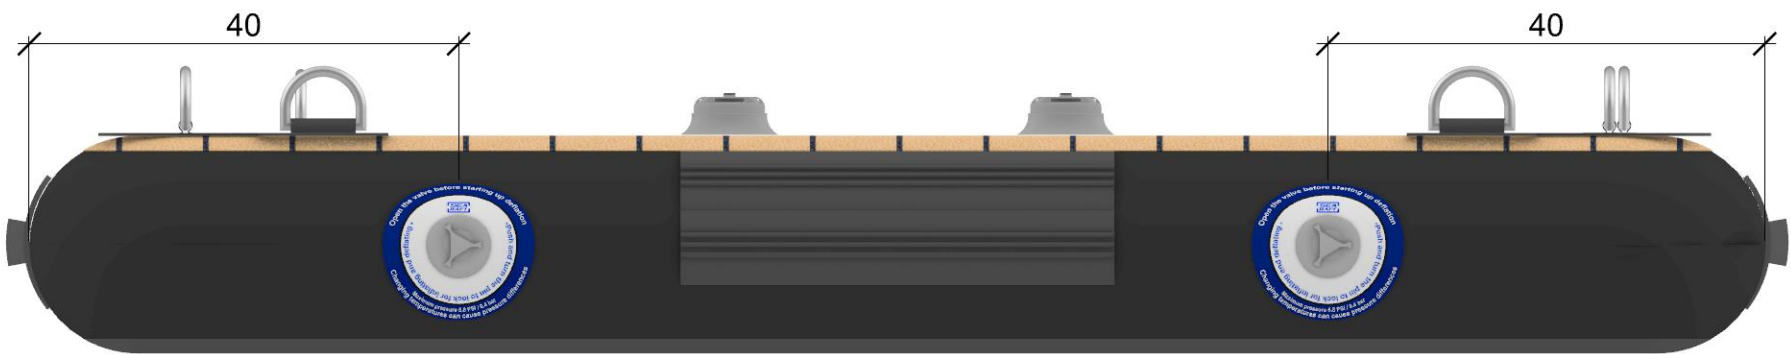

All Sizes are approximate sizes we have a standard margin of +/-2%

Date	19-Jan-22	Name	Standard Searaft 350 x 150 x20 Black
Layout No.	1	Sheets	4

Inside D-ring for Transom Bumper

Boom tag

All Sizes are approximate sizes we have a standard margin of +/-2%

Date		19-Jan-22		Name		Standard Searaft 350 x 150 x20 Black	
Layout No.		2		Sheets		4	

All Sizes are approximate sizes we have a standard margin of +-2%

Date	19-Jan-22	Name	Standard Searaft 350 x 150 x20 Black
Layout No.	3	Sheets	4

All Sizes are approximate sizes we have a standard margin of +-2%

Date	19-Jan-22	Name	Standard Searaft 350 x 150 x20 Black
Layout No.	4	Sheets	4