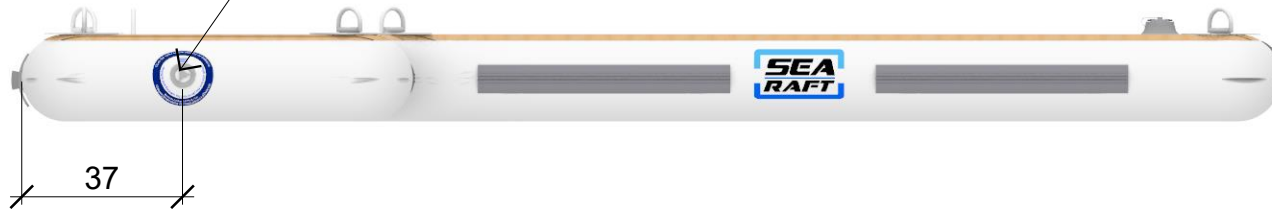

Front

Back

Rubber Protection

Left

Inflation Valve

Right

Overpressure valve

Attention for approval !

Confirm all sizes, colors and accessories

Name:

Signature:

Date :

All Sizes are approximate sizes we have a standard margin of +-2%

Date		Name	
1-Feb-23		SeaRaft - T520-T Shape 2023	
Layout No.	Sheets		
4	4