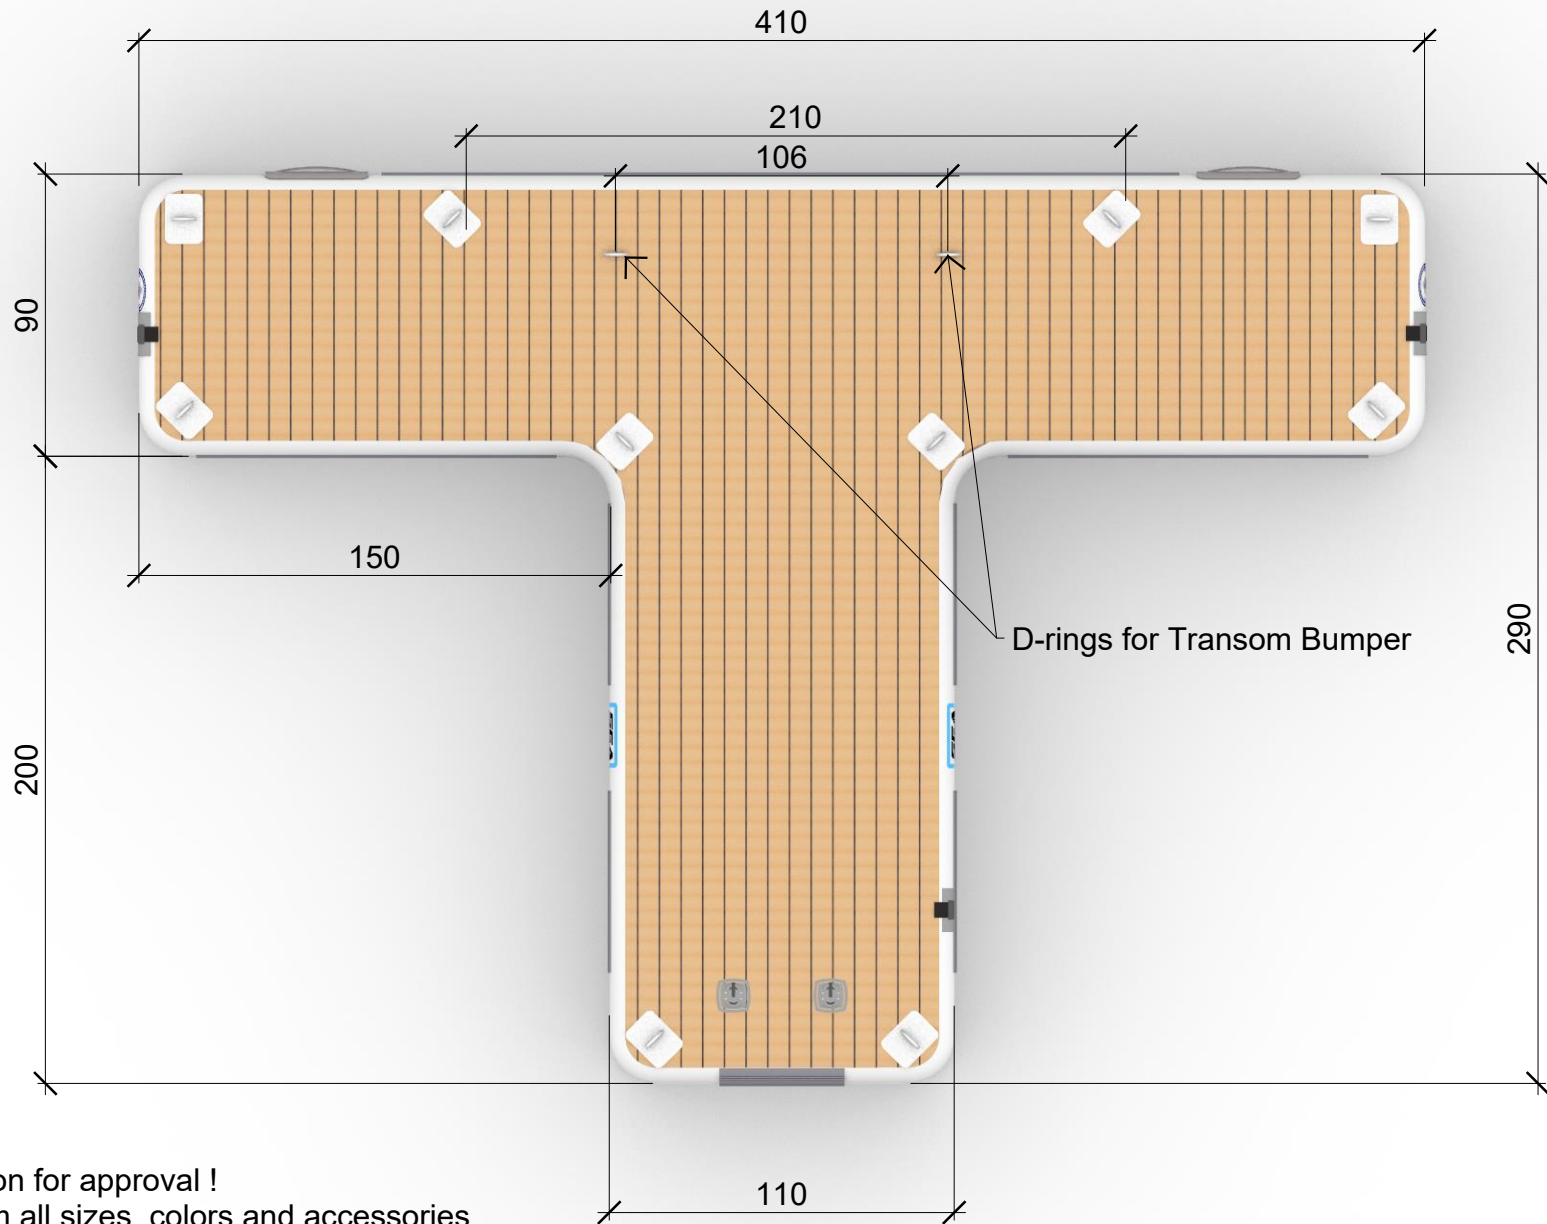

Attention for approval !

Confirm all sizes, colors and accessories

Name:

Signature:

Date :

All Sizes are approximate sizes we have a standard margin of +-2%

Date		Name	
1-Feb-23		SeaRaft - T520-T Shape 2023	
Layout No.	Sheets		
1	4		

Attention for approval !
 Confirm all sizes, colors and accessories

Name:

Signature:

Date :

All Sizes are approximate sizes we have a standard margin of +/-2%

Date	1-Feb-23	Name	SeaRaft - T520-T Shape 2023
Layout No.	2	Sheets	4

Confirm all sizes, colors and accessories

Name:

Signature:

Date :

All Sizes are approximate sizes we have a standard margin of +-2%

Date		Name	
1-Feb-23		SeaRaft - T520-T Shape 2023	
Layout No.	Sheets		
4	4		