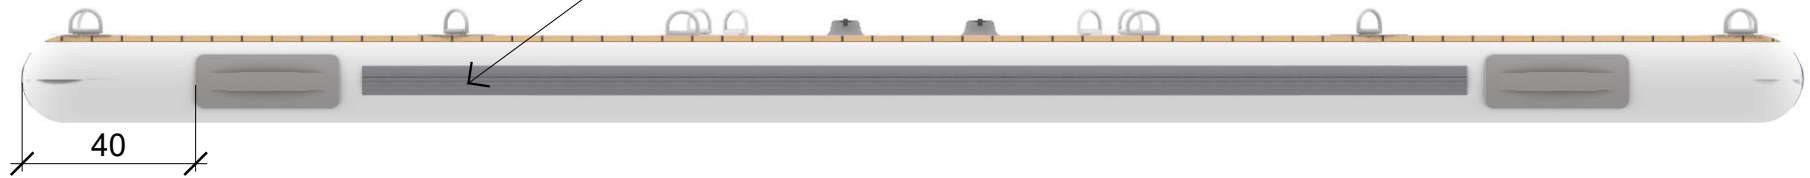

Left

Inflation Valve